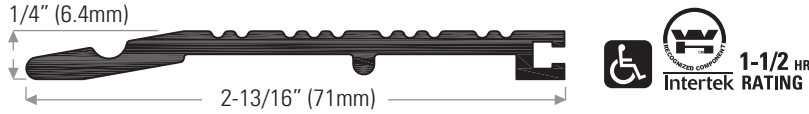

# THRESHOLDS

## Low Rise Half Thresholds / Components

**DS4440A** Extruded aluminum mill finish

**DS3330A** Extruded aluminum mill finish

**DS2220A** Extruded aluminum mill finish

**DS2002A** Extruded aluminum mill finish

## Thermally Broken 1/4" (6.4mm) Low Rise Thresholds

**DS4001TBA** Extruded aluminum mill finish, thermally broken

**DS5001TBA** Extruded aluminum mill finish, thermally broken

**DS6001TBA** Extruded aluminum mill finish, thermally broken