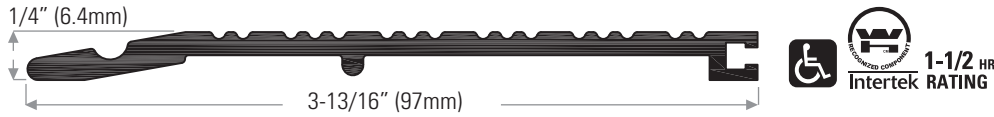

## Low Rise Half Thresholds / Components

**DS4440A** Extruded aluminum mill finish

**DS3330A** Extruded aluminum mill finish

**DS2220A** Extruded aluminum mill finish

**DS2002A** Extruded aluminum mill finish

## Thermally Broken 1/4" (6.4mm) Low Rise Thresholds

**DS4001TBA** Extruded aluminum mill finish, thermally broken

**DS5001TBA** Extruded aluminum mill finish, thermally broken

**DS6001TBA** Extruded aluminum mill finish, thermally broken