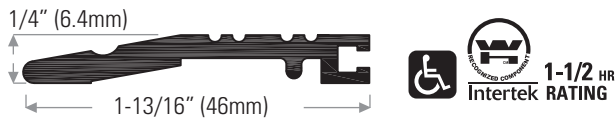

# THRESHOLDS

## Low Rise Half Thresholds / Components

**DS4440A** Extruded aluminum mill finish

**DS3330A** Extruded aluminum mill finish

**DS2220A** Extruded aluminum mill finish

**DS2002A** Extruded aluminum mill finish

## Thermally Broken 1/4" (6.4mm) Low Rise Thresholds

**DS4001TBA** Extruded aluminum mill finish, thermally broken

**DS5001TBA** Extruded aluminum mill finish, thermally broken

**DS6001TBA** Extruded aluminum mill finish, thermally broken