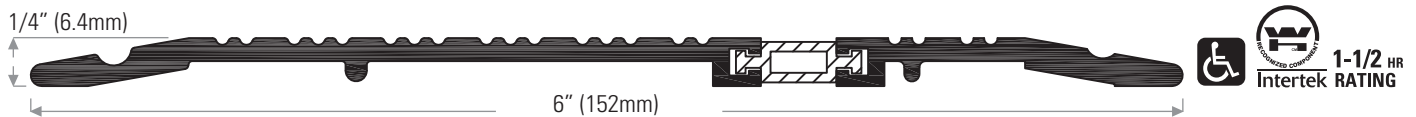

## Thermally Broken 1/4" (6.4mm) Low Rise Thresholds

**DS4001TBA** Extruded aluminum mill finish, thermally broken

**DS5001TBA** Extruded aluminum mill finish, thermally broken

**DS6001TBA** Extruded aluminum mill finish, thermally broken