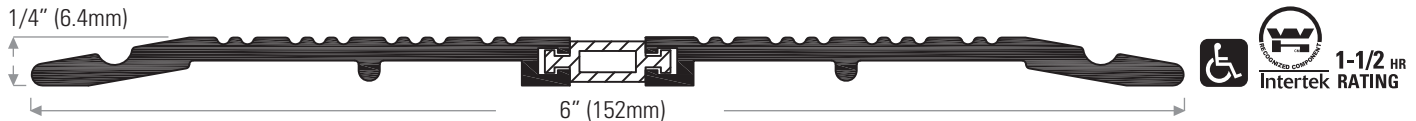

## Low Rise Half Thresholds / Components

**DS4440A** Extruded aluminum mill finish

**DS3330A** Extruded aluminum mill finish

**DS2220A** Extruded aluminum mill finish

**DS2002A** Extruded aluminum mill finish

## Thermally Broken 1/4" (6.4mm) Low Rise Thresholds

**DS4001TBA** Extruded aluminum mill finish, thermally broken

**DS5001TBA** Extruded aluminum mill finish, thermally broken

**DS6001TBA** Extruded aluminum mill finish, thermally broken