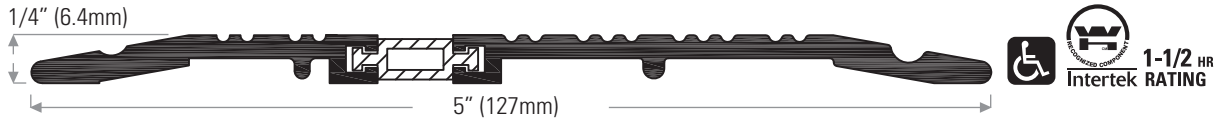

## Low Rise Half Thresholds / Components

**DS4440A** Extruded aluminum mill finish

**DS3330A** Extruded aluminum mill finish

**DS2220A** Extruded aluminum mill finish

**DS2002A** Extruded aluminum mill finish

## Thermally Broken 1/4" (6.4mm) Low Rise Thresholds

**DS4001TBA** Extruded aluminum mill finish, thermally broken

**DS5001TBA** Extruded aluminum mill finish, thermally broken

**DS6001TBA** Extruded aluminum mill finish, thermally broken