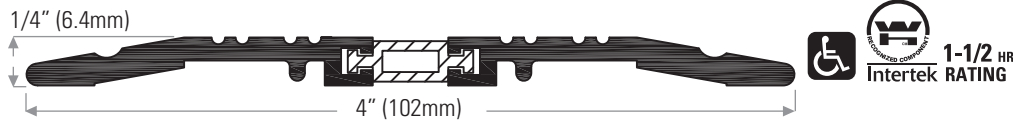

## Low Rise Half Thresholds / Components

**DS4440A** Extruded aluminum mill finish

**DS3330A** Extruded aluminum mill finish

**DS2220A** Extruded aluminum mill finish

**DS2002A** Extruded aluminum mill finish

## Thermally Broken 1/4" (6.4mm) Low Rise Thresholds

**DS4001TBA** Extruded aluminum mill finish, thermally broken

**DS5001TBA** Extruded aluminum mill finish, thermally broken

**DS6001TBA** Extruded aluminum mill finish, thermally broken