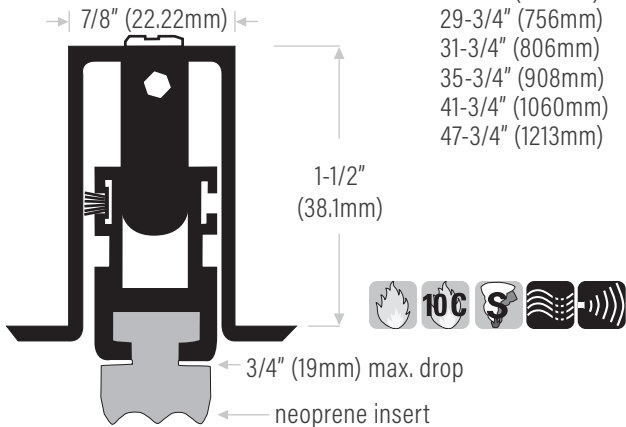

AUTOMATIC DOOR BOTTOMS

Surface Mounted Application

- Lengths available:**
 24" (610mm) special order only
 28" (711mm)
 30" (762mm)
 32" (813mm)
 36" (914mm)
 42" (1067mm)
 48" (1219mm)

- DS343CN** Extruded aluminum clear anodized with neoprene insert, black
DS343DN Bronze anodized, 36" & 48" only (914mm & 1219mm)

Mortise Application

15/16" x 1-5/8" (24mm x 41.5mm)

- Lengths available:**
 23-3/4" (603mm) special order only
 27-3/4" (705mm)
 29-3/4" (756mm)
 31-3/4" (806mm)
 35-3/4" (908mm)
 41-3/4" (1060mm)
 47-3/4" (1213mm)

- DS342AN** Extruded aluminum mill finish with neoprene insert, black. Available with lead insert for radiation shield. Specify "lead lined" custom order, call for manufacturing time.
DS342EC End plate (replacement part)