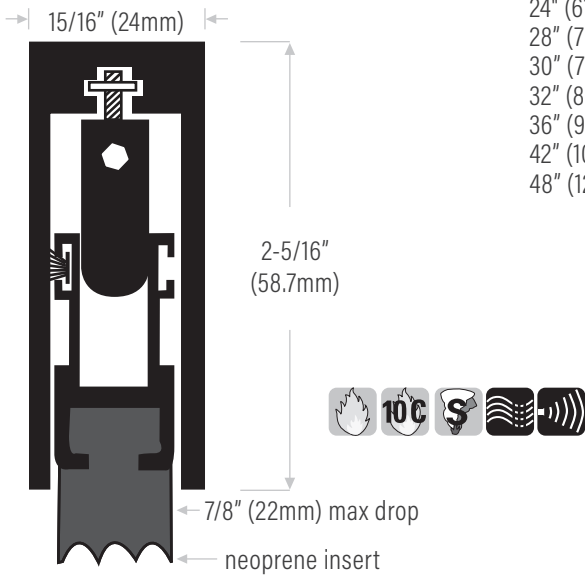

AUTOMATIC DOOR BOTTOMS

Surface Mounted Application

- Lengths available:**
 24" (610mm) special order only
 28" (711mm)
 30" (762mm)
 32" (813mm)
 36" (914mm)
 42" (1067mm)
 48" (1219mm)

- DS343CN** Extruded aluminum clear anodized with neoprene insert, black
DS343DN Bronze anodized, 36" & 48" only (914mm & 1219mm)

Mortise Application

15/16" x 1-5/8" (24mm x 41.5mm)

- Lengths available:**
 23-3/4" (603mm) special order only
 27-3/4" (705mm)
 29-3/4" (756mm)
 31-3/4" (806mm)
 35-3/4" (908mm)
 41-3/4" (1060mm)
 47-3/4" (1213mm)

- DS342AN** Extruded aluminum mill finish with neoprene insert, black. Available with lead insert for radiation shield. Specify "lead lined" custom order, call for manufacturing time.
DS342EC End plate (replacement part)