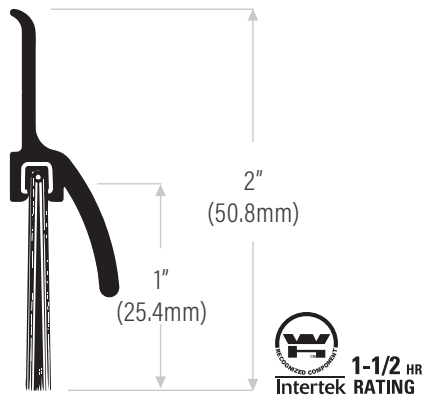

RAIN DRIPS

DS164A Extruded aluminum mill finish. Lengths available: 36" (914mm) & 48" (1219mm)
DS164D Bronze anodized

DS166C42 Extruded aluminum clear anodized, 42" (1067mm) length
DS166C54 Clear anodized, 54" (1372mm) length
DS166C84 Clear anodized, 84" (2134mm) length
DS166C168 Clear anodized, 168" (4267mm) length

DS161ANB Extruded aluminum mill finish with nylon brush insert, black. Lengths available: 36" (914mm) & 48" (1219mm)
DS161DNB Bronze anodized

DS162AV Extruded aluminum mill finish with vinyl insert, grey. Lengths available: 36" (914mm) & 48" (1219mm)
DS162DV Bronze anodized
DSV62GREY Replacement vinyl insert, grey

NYLON BRUSH (NB) DOOR BOTTOM SWEEPS - UBC 7-2 (1997) When Used As A Door Bottom Sweep Only

Lengths available: 36" (914mm), 48" (1219mm), 84" (2134mm) & 96" (2438mm).

DS148CNB Clear anodized with brush insert
DS148DNB Bronze anodized
DSBRUSH58BL Replacement brush insert, black