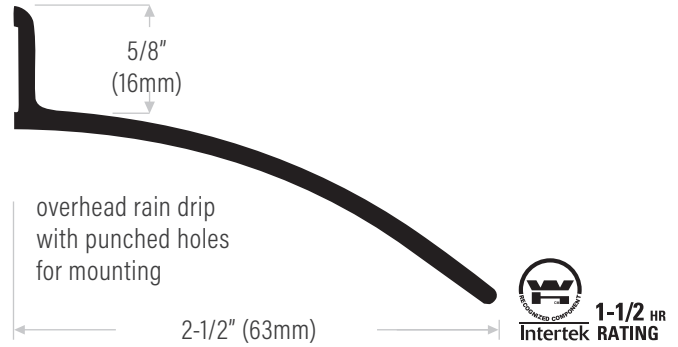

RAIN DRIPS

DS164A Extruded aluminum mill finish. Lengths available: 36" (914mm) & 48" (1219mm)
DS164D Bronze anodized

DS166C42 Extruded aluminum clear anodized, 42" (1067mm) length
DS166C54 Clear anodized, 54" (1372mm) length
DS166C84 Clear anodized, 84" (2134mm) length
DS166C168 Clear anodized, 168" (4267mm) length

DS161ANB Extruded aluminum mill finish with nylon brush insert, black. Lengths available: 36" (914mm) & 48" (1219mm)
DS161DNB Bronze anodized

DS162AV Extruded aluminum mill finish with vinyl insert, grey. Lengths available: 36" (914mm) & 48" (1219mm)
DS162DV Bronze anodized
DSV62GREY Replacement vinyl insert, grey

NYLON BRUSH (NB) DOOR BOTTOM SWEEPS - UBC 7-2 (1997) When Used As A Door Bottom Sweep Only

Lengths available: 36" (914mm), 48" (1219mm), 84" (2134mm) & 96" (2438mm).

DS148CNB Clear anodized with brush insert
DS148DNB Bronze anodized
DSBRUSH58BL Replacement brush insert, black