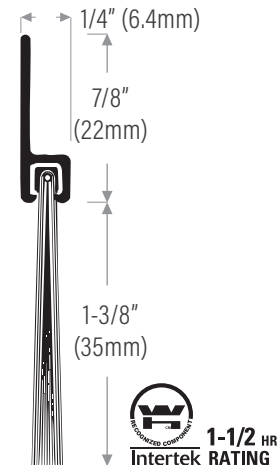

DS150CNB Clear anodized with brush insert
DS150DNB Bronze anodized
DSBRUSH138BL Replacement brush insert, black