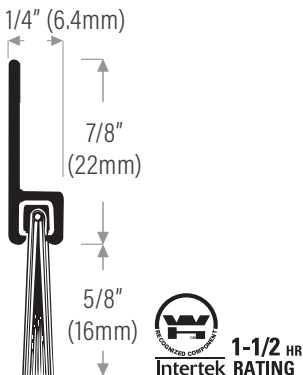

RAIN DRIPS

DS164A Extruded aluminum mill finish. Lengths available: 36" (914mm) & 48" (1219mm)
DS164D Bronze anodized

DS166C42 Extruded aluminum clear anodized, 42" (1067mm) length
DS166C54 Clear anodized, 54" (1372mm) length
DS166C84 Clear anodized, 84" (2134mm) length
DS166C168 Clear anodized, 168" (4267mm) length

DS161ANB Extruded aluminum mill finish with nylon brush insert, black. Lengths available: 36" (914mm) & 48" (1219mm)
DS161DNB Bronze anodized

DS162AV Extruded aluminum mill finish with vinyl insert, grey. Lengths available: 36" (914mm) & 48" (1219mm)
DS162DV Bronze anodized
DSV62GREY Replacement vinyl insert, grey

NYLON BRUSH (NB) DOOR BOTTOM SWEEPS - UBC 7-2 (1997) When Used As A Door Bottom Sweep Only

Lengths available: 36" (914mm), 48" (1219mm), 84" (2134mm) & 96" (2438mm).

DS148CNB Clear anodized with brush insert
DS148DNB Bronze anodized
DSBRUSH58BL Replacement brush insert, black