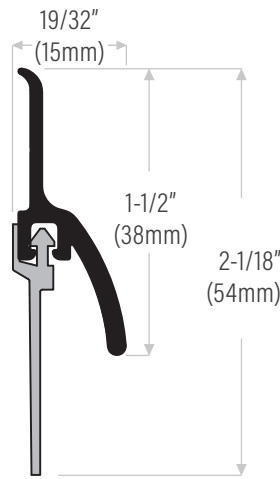

RAIN DRIPS

DS164A Extruded aluminum mill finish. Lengths available: 36" (914mm) & 48" (1219mm)
DS164D Bronze anodized

DS166C42 Extruded aluminum clear anodized, 42" (1067mm) length
DS166C54 Clear anodized, 54" (1372mm) length
DS166C84 Clear anodized, 84" (2134mm) length
DS166C168 Clear anodized, 168" (4267mm) length

DS161ANB Extruded aluminum mill finish with nylon brush insert, black. Lengths available: 36" (914mm) & 48" (1219mm)
DS161DNB Bronze anodized

DS162AV Extruded aluminum mill finish with vinyl insert, grey. Lengths available: 36" (914mm) & 48" (1219mm)
DS162DV Bronze anodized
DSV62GREY Replacement vinyl insert, grey

NYLON BRUSH (NB) DOOR BOTTOM SWEEPS - UBC 7-2 (1997) When Used As A Door Bottom Sweep Only

Lengths available: 36" (914mm), 48" (1219mm), 84" (2134mm) & 96" (2438mm).

DS148CNB Clear anodized with brush insert
DS148DNB Bronze anodized
DSBRUSH58BL Replacement brush insert, black