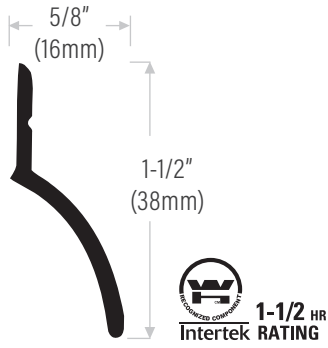

RAIN DRIPS

DS164A Extruded aluminum mill finish. Lengths available: 36" (914mm) & 48" (1219mm)
DS164D Bronze anodized

DS166C42 Extruded aluminum clear anodized, 42" (1067mm) length
DS166C54 Clear anodized, 54" (1372mm) length
DS166C84 Clear anodized, 84" (2134mm) length
DS166C168 Clear anodized, 168" (4267mm) length

DS161ANB Extruded aluminum mill finish with nylon brush insert, black. Lengths available: 36" (914mm) & 48" (1219mm)
DS161DNB Bronze anodized

DS162AV Extruded aluminum mill finish with vinyl insert, grey. Lengths available: 36" (914mm) & 48" (1219mm)
DS162DV Bronze anodized
DSV62GREY Replacement vinyl insert, grey

NYLON BRUSH (NB) DOOR BOTTOM SWEEPS - UBC 7-2 (1997) When Used As A Door Bottom Sweep Only

Lengths available: 36" (914mm), 48" (1219mm), 84" (2134mm) & 96" (2438mm).

DS148CNB Clear anodized with brush insert
DS148DNB Bronze anodized
DSBRUSH58BL Replacement brush insert, black