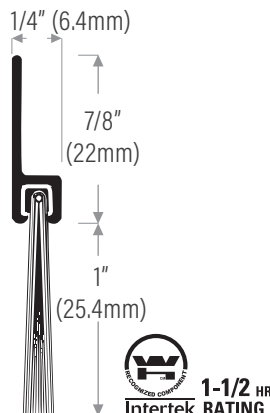

RAIN DRIPS

DS164A Extruded aluminum mill finish. Lengths available: 36" (914mm) & 48" (1219mm)
DS164D Bronze anodized

DS166C42 Extruded aluminum clear anodized, 42" (1067mm) length
DS166C54 Clear anodized, 54" (1372mm) length
DS166C84 Clear anodized, 84" (2134mm) length
DS166C168 Clear anodized, 168" (4267mm) length

DS161ANB Extruded aluminum mill finish with nylon brush insert, black. Lengths available: 36" (914mm) & 48" (1219mm)
DS161DNB Bronze anodized

DS162AV Extruded aluminum mill finish with vinyl insert, grey. Lengths available: 36" (914mm) & 48" (1219mm)
DS162DV Bronze anodized
DSV62GREY Replacement vinyl insert, grey

NYLON BRUSH (NB) DOOR BOTTOM SWEEPS - UBC 7-2 (1997) When Used As A Door Bottom Sweep Only

Lengths available: 36" (914mm), 48" (1219mm), 84" (2134mm) & 96" (2438mm).

DS148CNB Clear anodized with brush insert
DS148DNB Bronze anodized
DSBRUSH58BL Replacement brush insert, black