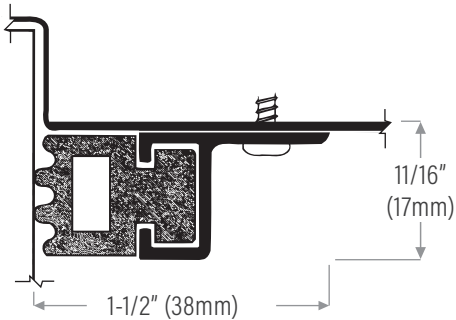

DS341CN Clear anodized with neoprene insert, black

DSN41BLACK Replacement neoprene insert, black