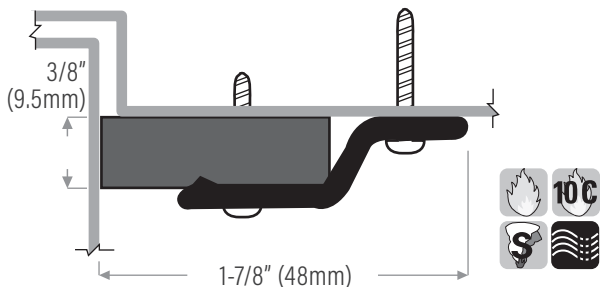

DOOR WEATHERSEALING

Dual Screw Mounting

DS131CN Extruded aluminum clear anodized with 3/8" x 1-1/4" (9.5mm x 32mm) neoprene insert

DSN31BL Replacement neoprene insert, black