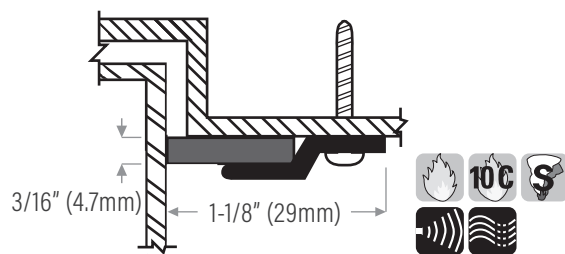

Weatherseals and sound seals on this page are supplied with punched holes and screws and are available in the following NET lengths / sets: 1/36" x 2/84" set (914 x 2134mm) & 1/72" x 2/84" set (1829 x 2134mm). Custom lengths available, call for manufacturing time.

DS338DN Bronze anodized

DSR38BLACK Replacement neoprene insert, black

DOOR WEATHERSEALING

Dual Screw Mounting

DS131CN Extruded aluminum clear anodized with 3/8" x 1-1/4" (9.5mm x 32mm) neoprene insert

DSN31BL Replacement neoprene insert, black