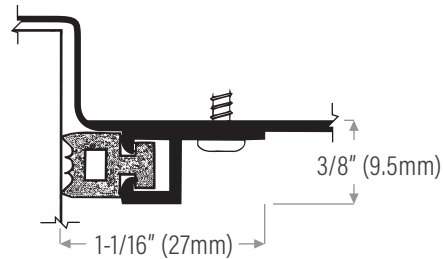

DS338CN Clear anodized with neoprene insert, black

DS338DN Bronze anodized

DSR38BLACK Replacement neoprene insert, black