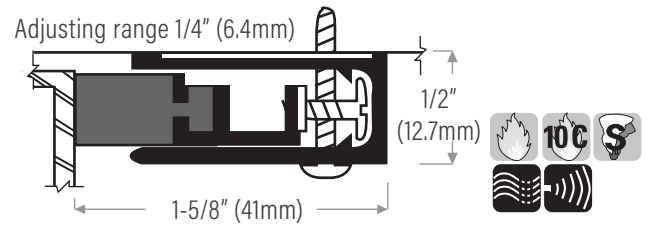

DS339CN Extruded aluminum clear anodized with neoprene insert, black

DS339DN Bronze anodized. Custom order, call for manufacturing time.