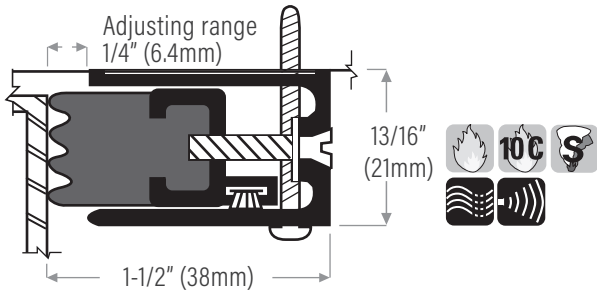

ADJUSTABLE-JAMB SOUND SEALS

Sound Transmission Class (STC) Rated Door Assemblies

STC RATING ON DOOR	STC RATING DOOR WITH GASKET	PERIMETER SEALS	AUTOMATIC DOOR BOTTOM	THRESHOLD
STC 30	30	DS340 or DS339	DS343CR	DS174N
STC 40	37	DS340 or DS339	DS343CR	DS174N
STC 50	43	DS340	DS343CR	DS174N

Weatherseals and sound seals on this page are supplied with punched holes and screws and are available in the following NET lengths / sets: 1/36" x 2/84" set (914 x 2134mm) & 1/72" x 2/84" set (1829 x 2134mm). Custom lengths available, call for manufacturing time.

DS338DN Bronze anodized

DSR38BLACK Replacement neoprene insert, black

DOOR WEATHERSEALING

Dual Screw Mounting

DS131CN Extruded aluminum clear anodized with 3/8" x 1-1/4" (9.5mm x 32mm) neoprene insert

DSN31BL Replacement neoprene insert, black