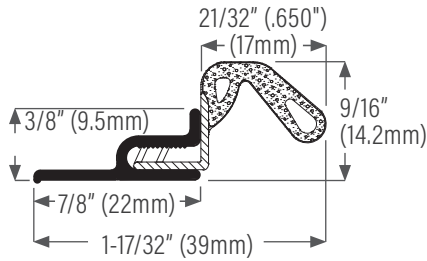

## Superior Plus Weathersealing Door Kit

E-Lon® by Foam Tite®

**DS422B** Extruded aluminum painted brown with gasket insert, brown

**DS422C** Clear anodized with black gasket insert

**DS422W** Painted white with white gasket insert

### Available in sets of

1/36" x 2/81" (914 x 2057mm) single door set

1/36" x 2/84" (914 x 2134mm) single door set

1/81" x 2/84" (2057 x 2134mm) double door set

## Superior Weathersealing Door Kit

- DS424B16.5** Painted brown with brown gasket, 1/36" x 2/81" (914 x 2057mm) single door set
- DS424B17** Painted brown with brown gasket, 1/36" x 2/84" (914 x 2134mm) single door set
- DS424B20** Painted brown with brown gasket, 1/81" x 2/84" (2057 x 2134mm) double door set
- DS424B96** Painted brown with brown gasket, 1/96" (2438mm) one piece only
- DS424C16.5** Clear anodized with black gasket, 1/36" x 2/81" (914 x 2057mm) single door set
- DS424C17** Clear anodized with black gasket, 1/36" x 2/84" (914 x 2134mm) single door set
- DS424C20** Clear anodized with black gasket, 1/81" x 2/84" (2057 x 2134mm) double door set
- DS424C96** Clear anodized with black gasket, 1/96" (2438mm) one piece only
- DS424W16.5** Painted white with white gasket, 1/36" x 2/81" (914 x 2057mm) single door set
- DS424W17** Painted white with white gasket, 1/36" x 2/84" (914 x 2134mm) single door set
- DS424W20** Painted white with white gasket, 1/81" x 2/84" (2057 x 2134mm) double door set
- DS424W96** Painted white with white gasket, 1/96" (2438mm) one piece only