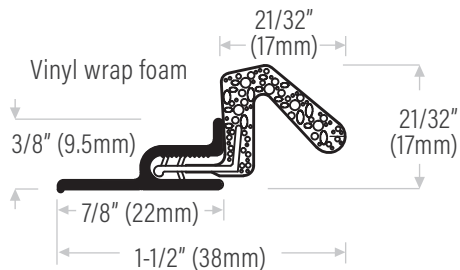

Superior Weathersealing Door Kit

- **DS424B16.5** Painted brown with brown gasket, 1/36" x 2/81" (914 x 2057mm) single door set
- **DS424B17** Painted brown with brown gasket, 1/36" x 2/84" (914 x 2134mm) single door set
- **DS424B20** Painted brown with brown gasket, 1/81" x 2/84" (2057 x 2134mm) double door set
- **DS424B96** Painted brown with brown gasket, 1/96" (2438mm) one piece only
- **DS424C16.5** Clear anodized with black gasket, 1/36" x 2/81" (914 x 2057mm) single door set
- **DS424C17** Clear anodized with black gasket, 1/36" x 2/84" (914 x 2134mm) single door set
- **DS424C20** Clear anodized with black gasket, 1/81" x 2/84" (2057 x 2134mm) double door set
- **DS424C96** Clear anodized with black gasket, 1/96" (2438mm) one piece only
- **DS424W16.5** Painted white with white gasket, 1/36" x 2/81" (914 x 2057mm) single door set
- **DS424W17** Painted white with white gasket, 1/36" x 2/84" (914 x 2134mm) single door set
- **DS424W20** Painted white with white gasket, 1/81" x 2/84" (2057 x 2134mm) double door set
- **DS424W96** Painted white with white gasket, 1/96" (2438mm) one piece only