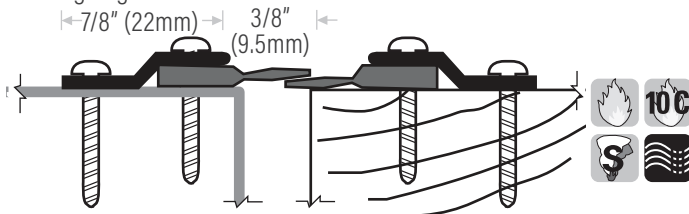

MEETING STILES

Meeting stiles on this page are supplied with punched holes and screws and are available in the following NET lengths: 84" (2134mm) & 96" (2438mm). Custom lengths available, call for manufacturing time.

DS137CT Extruded aluminum clear anodized with TPE (T) insert. Sold in single units, order 2 lengths for meeting stile. Not rated for meeting stiles.

DS137DT Bronze anodized

DST37BL Replacement TPE (T) insert, black

DS147CN Extruded aluminum clear anodized with neoprene insert. Sold in single units, order 2 lengths for meeting stile.

Spring Adjustable Astragal Sets

- Adjustment screws on 10" centers allow adjustment of the seal without re-positioning mounting location.
- Spring-loaded to maintain constant pressure for the most effective seal