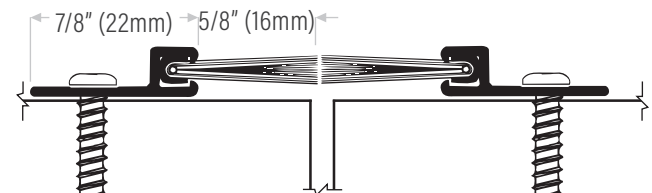

DS147CN Extruded aluminum clear anodized with neoprene insert. Sold in single units, order 2 lengths for meeting stile.

Spring Adjustable Astragal Sets

- Adjustment screws on 10" centers allow adjustment of the seal without re-positioning mounting location.
- Spring-loaded to maintain constant pressure for the most effective seal

DS151C Extruded aluminum clear anodized (no pile insert). Sold in single units, order 2 lengths for meeting stile.

DS151CP Clear anodized with polypropylene pile insert.

 Up to 3 hrs. metal doors, 20 mins wood doors

DS103AT Extruded aluminum mill finish with TPE (T) insert. Sold in single units, order 2 lengths for meeting stile. Not rated for meeting stiles.

DS103DT Bronze anodized

DS148CNB Extruded aluminum clear anodized with nylon brush insert. Sold in single units, order 2 lengths for meeting stile. Not rated for meeting stiles