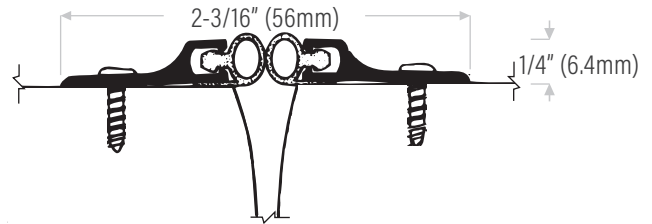

MEETING STILES

Meeting stiles on this page are supplied with punched holes and screws and are available in the following NET lengths: 84" (2134mm) & 96" (2438mm). Custom lengths available, call for manufacturing time.

DS147CN Extruded aluminum clear anodized with neoprene insert. Sold in single units, order 2 lengths for meeting stile.

Spring Adjustable Astragal Sets

- Adjustment screws on 10" centers allow adjustment of the seal without re-positioning mounting location.
- Spring-loaded to maintain constant pressure for the most effective seal

DS151C Extruded aluminum clear anodized (no pile insert). Sold in single units, order 2 lengths for meeting stile.

DS151CP Clear anodized with polypropylene pile insert.

 Up to 3 hrs. metal doors, 20 mins wood doors