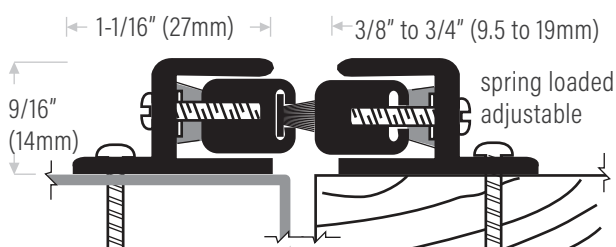

MEETING STILES

Meeting stiles on this page are supplied with punched holes and screws and are available in the following NET lengths: 84" (2134mm) & 96" (2438mm). Custom lengths available, call for manufacturing time.

DS147CN Extruded aluminum clear anodized with neoprene insert. Sold in single units, order 2 lengths for meeting stile.

Spring Adjustable Astragal Sets

- Adjustment screws on 10" centers allow adjustment of the seal without re-positioning mounting location.
- Spring-loaded to maintain constant pressure for the most effective seal