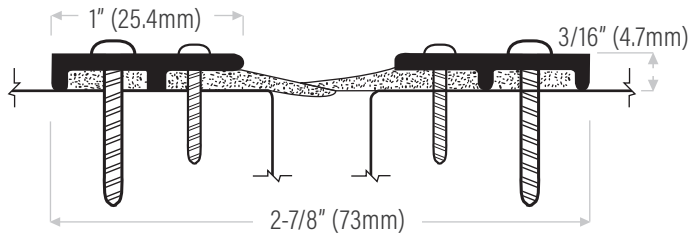

MEETING STILES

Meeting stiles on this page are supplied with punched holes and screws and are available in the following NET lengths: 84" (2134mm) & 96" (2438mm). Custom lengths available, call for manufacturing time.

DS137CT Extruded aluminum clear anodized with TPE (T) insert. Sold in single units, order 2 lengths for meeting stile. Not rated for meeting stiles.

DS137DT Bronze anodized

DST37BL Replacement TPE (T) insert, black

DS147CN Extruded aluminum clear anodized with neoprene insert. Sold in single units, order 2 lengths for meeting stile.

Spring Adjustable Astragal Sets

- Adjustment screws on 10" centers allow adjustment of the seal without re-positioning mounting location.
- Spring-loaded to maintain constant pressure for the most effective seal

DS103AT Extruded aluminum mill finish with TPE (T) insert. Sold in single units, order 2 lengths for meeting stile. Not rated for meeting stiles.

DS103DT Bronze anodized

DS148CNB Extruded aluminum clear anodized with nylon brush insert. Sold in single units, order 2 lengths for meeting stile. Not rated for meeting stiles