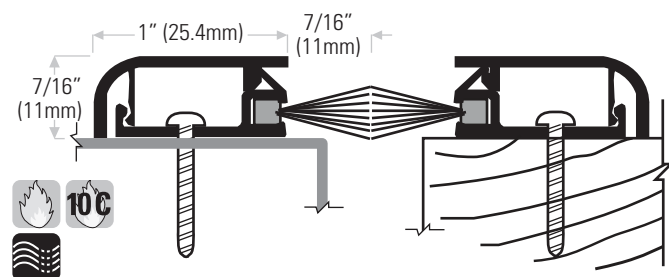

DS147CN Extruded aluminum clear anodized with neoprene insert. Sold in single units, order 2 lengths for meeting stile.

Spring Adjustable Astragal Sets

- Adjustment screws on 10" centers allow adjustment of the seal without re-positioning mounting location.
- Spring-loaded to maintain constant pressure for the most effective seal

DS103AT Extruded aluminum mill finish with TPE (T) insert. Sold in single units, order 2 lengths for meeting stile. Not rated for meeting stiles.

DS103DT Bronze anodized

DS148CNB Extruded aluminum clear anodized with nylon brush insert. Sold in single units, order 2 lengths for meeting stile. Not rated for meeting stiles

DS148DNB Bronze anodized

DS163CNB Clear anodized with nylon brush insert. Sold in single units, order 2 lengths for meeting stile.

DS163DNB Bronze anodized

Snap-on cover to conceal screws

DS113CP Extruded aluminum clear anodized with nylon brush insert, grey. Sold in single units, order 2 lengths for meeting stile.