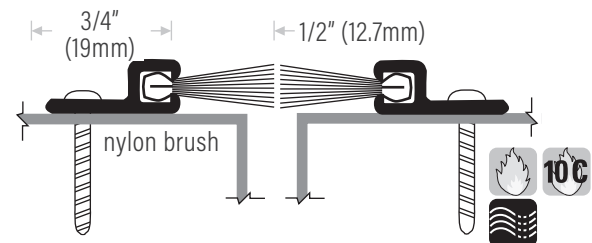

DS163CNB Clear anodized with nylon brush insert. Sold in single units, order 2 lengths for meeting stile.

DS163DNB Bronze anodized