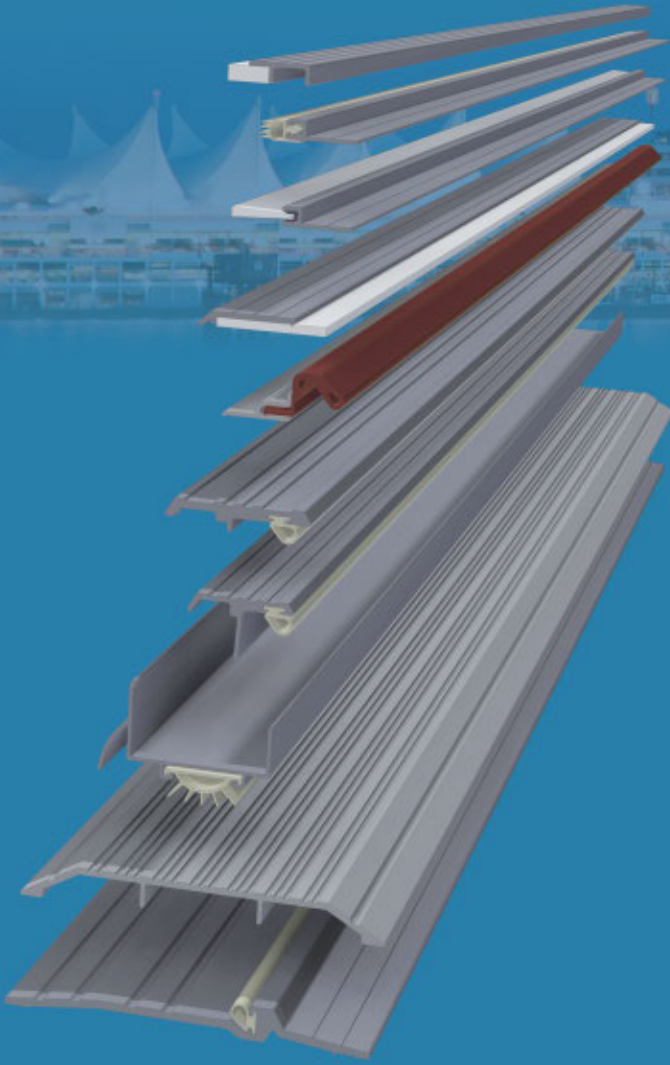

DraftSeal®

KrisTrack®

DraftSeal®

Weathersealing Specialists Since 1960

Head Office & Manufacturing Centre, Vancouver, Canada

7470 Buller Avenue, Burnaby, B.C. V5J 4S5 Canada

Phone: (604) 451-1080 • Fax: (604) 451-1140 • www.DraftSeal.com • info@DraftSeal.com