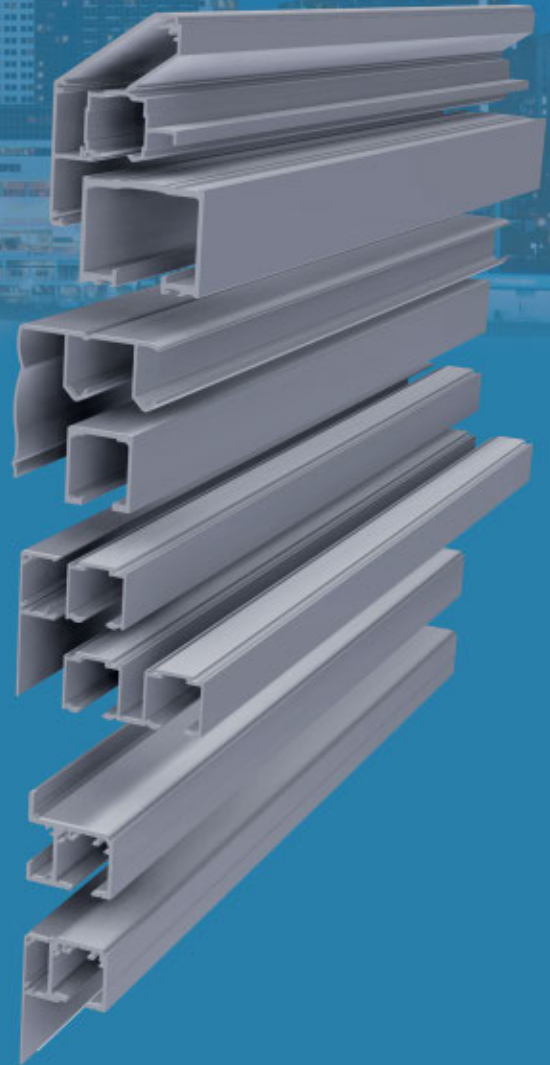

DraftSeal®

KrisTrack®

DraftSeal®

Weathersealing Specialists Since 1960

Head Office & Manufacturing Centre, Vancouver, Canada

7470 Buller Avenue, Burnaby, B.C. V5J 4S5 Canada

Phone: (604) 451-1080 • Fax: (604) 451-1140 • www.DraftSeal.com • info@DraftSeal.com