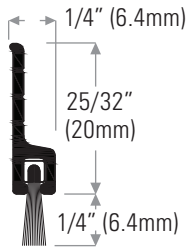

- **DS110AP** Extruded aluminum mill finish with pile insert, black
- **DS110DP** Bronze anodized
- **DSP10BL** Replacement pile insert, black