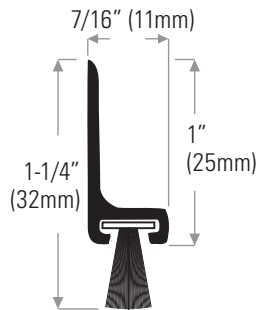

DOOR BOTTOM SWEEPS

- DS140AV** Extruded aluminum mill finish with vinyl insert, grey
- DS140DV** Bronze anodized with black insert
- DS140WW** Painted white with grey insert
- DSV40BL** Replacement black insert
- DSV40GREY** Replacement grey insert

- DS156AV** Extruded aluminum mill finish with vinyl insert, grey
- DS156DV** Bronze anodized with grey insert
- DS156WW** Painted white with grey insert
- DSV56GREY** Replacement grey insert

- DS110AP** Extruded aluminum mill finish with pile insert, black
- DS110DP** Bronze anodized
- DSP10BL** Replacement pile insert, black

- DS144AP** Extruded aluminum mill finish with fin pile insert
 - DS144BP** Painted brown
 - DS144WP** Painted white
- Lengths available: 36" (914mm), 48" (1219mm), 84" (2134mm), 96" (2438mm) & 180" (4572mm)

DS7545-270G
Replacement fin pile insert grey

Sweep With Snap-On Cover To Conceal Screws

- DS158A** Extruded aluminum mill finish with nylon brush insert, black. Lengths available: 36" (914mm) & 48" (1219mm)
- DS158C** Clear anodized
- DS158D** Bronze anodized
- DS158W** Painted white
- DSBRUSH716BL** Replacement brush insert, black