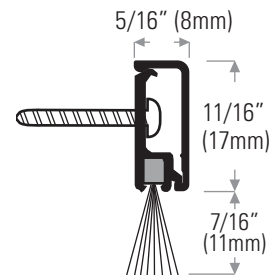

- DS144AP** Extruded aluminum mill finish with fin pile insert
 - DS144BP** Painted brown
 - DS144WP** Painted white
- Lengths available: 36" (914mm), 48" (1219mm), 84" (2134mm), 96" (2438mm) & 180" (4572mm)

DS7545-270G
Replacement fin pile insert grey

Sweep With Snap-On Cover To Conceal Screws

- DS158A** Extruded aluminum mill finish with nylon brush insert, black. Lengths available: 36" (914mm) & 48" (1219mm)
- DS158C** Clear anodized
- DS158D** Bronze anodized
- DS158W** Painted white
- DSBRUSH716BL** Replacement brush insert, black