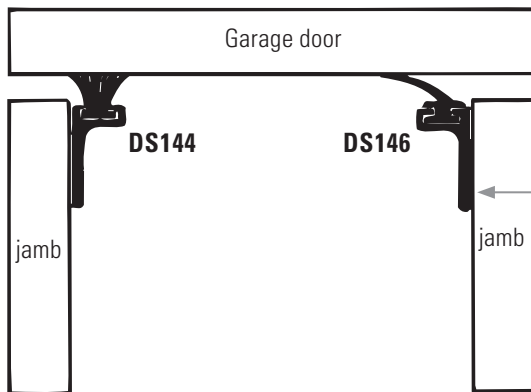

- DS144AP** Extruded aluminum mill finish with fin pile insert
 - DS144BP** Painted brown
 - DS144WP** Painted white
- Lengths available: 36" (914mm), 48" (1219mm), 84" (2134mm), 96" (2438mm) & 180" (4572mm)

DS7545-270G
Replacement fin pile insert grey

Sweep With Snap-On Cover To Conceal Screws

- DS158A** Extruded aluminum mill finish with nylon brush insert, black. Lengths available: 36" (914mm) & 48" (1219mm)
- DS158C** Clear anodized
- DS158D** Bronze anodized
- DS158W** Painted white
- DSBRUSH716BL** Replacement brush insert, black

WEATHERSEALS (OVERHEAD, SLIDING & GARAGE DOOR)

OVERHEAD VIEW

NO SCALE

- DS146AV** Extruded aluminum mill finish TPE (T) insert
- DS146BV** Extruded aluminum brown painted with TPE (T) insert
- DS146WW** White painted with TPE (T) insert
- DSN47V** Replacement TPE (T) insert, grey