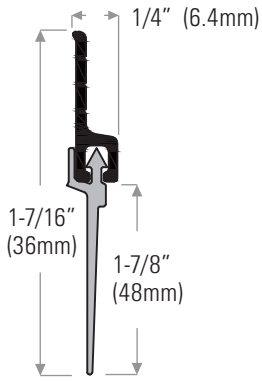

DOOR BOTTOM SWEEPS

- DS140AV** Extruded aluminum mill finish with vinyl insert, grey
- DS140DV** Bronze anodized with black insert
- DS140WW** Painted white with grey insert
- DSV40BL** Replacement black insert
- DSV40GREY** Replacement grey insert

- DS156AV** Extruded aluminum mill finish with vinyl insert, grey
- DS156DV** Bronze anodized with grey insert
- DS156WW** Painted white with grey insert
- DSV56GREY** Replacement grey insert

- DS110AP** Extruded aluminum mill finish with pile insert, black
- DS110DP** Bronze anodized
- DSP10BL** Replacement pile insert, black

- DS144AP** Extruded aluminum mill finish with fin pile insert
 - DS144BP** Painted brown
 - DS144WP** Painted white
- Lengths available: 36" (914mm), 48" (1219mm), 84" (2134mm), 96" (2438mm) & 180" (4572mm)

DS7545-270G
Replacement fin pile insert grey

Sweep With Snap-On Cover To Conceal Screws

- DS158A** Extruded aluminum mill finish with nylon brush insert, black. Lengths available: 36" (914mm) & 48" (1219mm)
- DS158C** Clear anodized
- DS158D** Bronze anodized
- DS158W** Painted white
- DSBRUSH716BL** Replacement brush insert, black