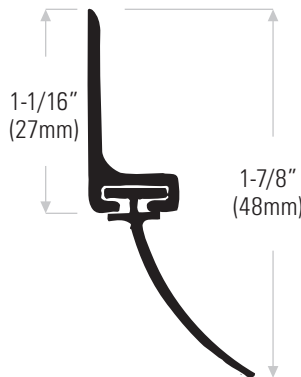

- DS144AP** Extruded aluminum mill finish with fin pile insert
 - DS144BP** Painted brown
 - DS144WP** Painted white
- Lengths available: 36" (914mm), 48" (1219mm), 84" (2134mm), 96" (2438mm) & 180" (4572mm)

DS7545-270G
Replacement fin pile insert grey

Sweep With Snap-On Cover To Conceal Screws

- DS158A** Extruded aluminum mill finish with nylon brush insert, black. Lengths available: 36" (914mm) & 48" (1219mm)
- DS158C** Clear anodized
- DS158D** Bronze anodized
- DS158W** Painted white
- DSBRUSH716BL** Replacement brush insert, black

WEATHERSEALS (OVERHEAD, SLIDING & GARAGE DOOR)

OVERHEAD VIEW

NO SCALE

- DS146AV** Extruded aluminum mill finish TPE (T) insert
- DS146BV** Extruded aluminum brown painted with TPE (T) insert
- DS146WW** White painted with TPE (T) insert
- DSN47V** Replacement TPE (T) insert, grey