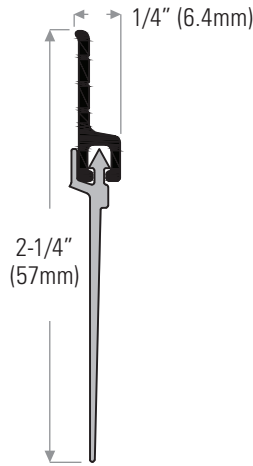

DOOR BOTTOM SWEEPS

- DS140AV** Extruded aluminum mill finish with vinyl insert, grey
- DS140DV** Bronze anodized with black insert
- DS140WW** Painted white with grey insert
- DSV40BL** Replacement black insert
- DSV40GREY** Replacement grey insert

- DS156AV** Extruded aluminum mill finish with vinyl insert, grey
- DS156DV** Bronze anodized with grey insert
- DS156WW** Painted white with grey insert
- DSV56GREY** Replacement grey insert

- DS110AP** Extruded aluminum mill finish with pile insert, black
- DS110DP** Bronze anodized
- DSP10BL** Replacement pile insert, black

- DS144AP** Extruded aluminum mill finish with fin pile insert
 - DS144BP** Painted brown
 - DS144WP** Painted white
- Lengths available: 36" (914mm), 48" (1219mm), 84" (2134mm), 96" (2438mm) & 180" (4572mm)

DS7545-270G
Replacement fin pile insert grey

Sweep With Snap-On Cover To Conceal Screws

- DS158A** Extruded aluminum mill finish with nylon brush insert, black. Lengths available: 36" (914mm) & 48" (1219mm)
- DS158C** Clear anodized
- DS158D** Bronze anodized
- DS158W** Painted white
- DSBRUSH716BL** Replacement brush insert, black