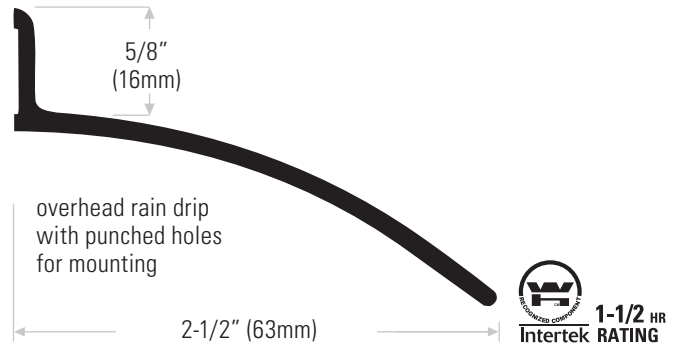

RAIN DRIPS

DS164A Extruded aluminum mill finish. Lengths available: 36" (914mm) & 48" (1219mm)
DS164D Bronze anodized

DS166C42 Extruded aluminum clear anodized, 42" (1067mm) length
DS166C54 Clear anodized, 54" (1372mm) length
DS166C84 Clear anodized, 84" (2134mm) length
DS166C168 Clear anodized, 168" (4267mm) length

DS161ANB Extruded aluminum mill finish with nylon brush insert, black. Lengths available: 36" (914mm) & 48" (1219mm)
DS161DNB Bronze anodized

DS162AV Extruded aluminum mill finish with vinyl insert, grey. Lengths available: 36" (914mm) & 48" (1219mm)
DS162DV Bronze anodized
DSV62GREY Replacement vinyl insert, grey

NYLON BRUSH (NB) DOOR BOTTOM SWEEPS • UBC 7-2 (1997) When Used As A Door Bottom Sweep Only

Lengths available: 36" (914mm), 48" (1219mm), 84" (2134mm) & 96" (2438mm).

DS148CNB Clear anodized with brush insert
DS148DNB Bronze anodized
DSBRUSH58BL Replacement brush insert, black