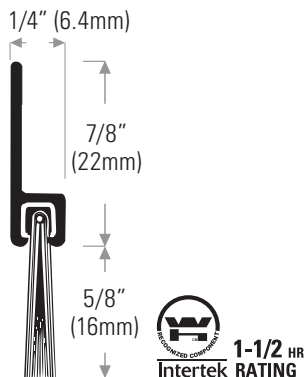

RAIN DRIPS

DS164A Extruded aluminum mill finish. Lengths available: 36" (914mm) & 48" (1219mm)
DS164D Bronze anodized

DS166C42 Extruded aluminum clear anodized, 42" (1067mm) length
DS166C54 Clear anodized, 54" (1372mm) length
DS166C84 Clear anodized, 84" (2134mm) length
DS166C168 Clear anodized, 168" (4267mm) length

DS161ANB Extruded aluminum mill finish with nylon brush insert, black. Lengths available: 36" (914mm) & 48" (1219mm)
DS161DNB Bronze anodized

DS162AV Extruded aluminum mill finish with vinyl insert, grey. Lengths available: 36" (914mm) & 48" (1219mm)
DS162DV Bronze anodized
DSV62GREY Replacement vinyl insert, grey

NYLON BRUSH (NB) DOOR BOTTOM SWEEPS • UBC 7-2 (1997) When Used As A Door Bottom Sweep Only

Lengths available: 36" (914mm), 48" (1219mm), 84" (2134mm) & 96" (2438mm).

DS148CNB Clear anodized with brush insert
DS148DNB Bronze anodized
DSBRUSH58BL Replacement brush insert, black