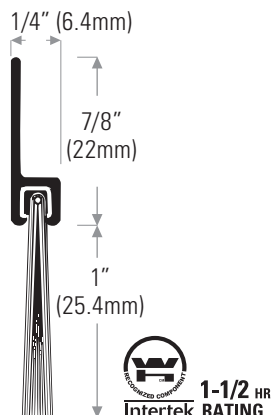

RAIN DRIPS

DS164A Extruded aluminum mill finish. Lengths available: 36" (914mm) & 48" (1219mm)
DS164D Bronze anodized

DS166C42 Extruded aluminum clear anodized, 42" (1067mm) length
DS166C54 Clear anodized, 54" (1372mm) length
DS166C84 Clear anodized, 84" (2134mm) length
DS166C168 Clear anodized, 168" (4267mm) length

DS161ANB Extruded aluminum mill finish with nylon brush insert, black. Lengths available: 36" (914mm) & 48" (1219mm)
DS161DNB Bronze anodized

DS162AV Extruded aluminum mill finish with vinyl insert, grey. Lengths available: 36" (914mm) & 48" (1219mm)
DS162DV Bronze anodized
DSV62GREY Replacement vinyl insert, grey

NYLON BRUSH (NB) DOOR BOTTOM SWEEPS • UBC 7-2 (1997) When Used As A Door Bottom Sweep Only

Lengths available: 36" (914mm), 48" (1219mm), 84" (2134mm) & 96" (2438mm).

DS148CNB Clear anodized with brush insert
DS148DNB Bronze anodized
DSBRUSH58BL Replacement brush insert, black