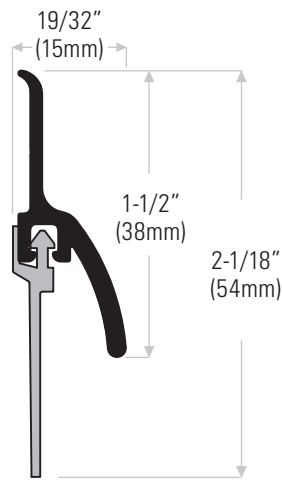

RAIN DRIPS

DS164A Extruded aluminum mill finish. Lengths available: 36" (914mm) & 48" (1219mm)
DS164D Bronze anodized

DS166C42 Extruded aluminum clear anodized, 42" (1067mm) length
DS166C54 Clear anodized, 54" (1372mm) length
DS166C84 Clear anodized, 84" (2134mm) length
DS166C168 Clear anodized, 168" (4267mm) length

DS161ANB Extruded aluminum mill finish with nylon brush insert, black. Lengths available: 36" (914mm) & 48" (1219mm)
DS161DNB Bronze anodized

DS162AV Extruded aluminum mill finish with vinyl insert, grey. Lengths available: 36" (914mm) & 48" (1219mm)
DS162DV Bronze anodized
DSV62GREY Replacement vinyl insert, grey

NYLON BRUSH (NB) DOOR BOTTOM SWEEPS • UBC 7-2 (1997) When Used As A Door Bottom Sweep Only

Lengths available: 36" (914mm), 48" (1219mm), 84" (2134mm) & 96" (2438mm).

DS148CNB Clear anodized with brush insert
DS148DNB Bronze anodized
DSBRUSH58BL Replacement brush insert, black