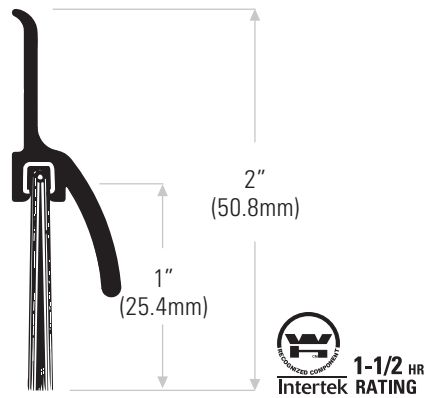

RAIN DRIPS

DS164A Extruded aluminum mill finish. Lengths available: 36" (914mm) & 48" (1219mm)
DS164D Bronze anodized

DS166C42 Extruded aluminum clear anodized, 42" (1067mm) length
DS166C54 Clear anodized, 54" (1372mm) length
DS166C84 Clear anodized, 84" (2134mm) length
DS166C168 Clear anodized, 168" (4267mm) length

DS161ANB Extruded aluminum mill finish with nylon brush insert, black. Lengths available: 36" (914mm) & 48" (1219mm)
DS161DNB Bronze anodized

DS162AV Extruded aluminum mill finish with vinyl insert, grey. Lengths available: 36" (914mm) & 48" (1219mm)
DS162DV Bronze anodized
DSV62GREY Replacement vinyl insert, grey

NYLON BRUSH (NB) DOOR BOTTOM SWEEPS • UBC 7-2 (1997) When Used As A Door Bottom Sweep Only

Lengths available: 36" (914mm), 48" (1219mm), 84" (2134mm) & 96" (2438mm).

DS148CNB Clear anodized with brush insert
DS148DNB Bronze anodized
DSBRUSH58BL Replacement brush insert, black