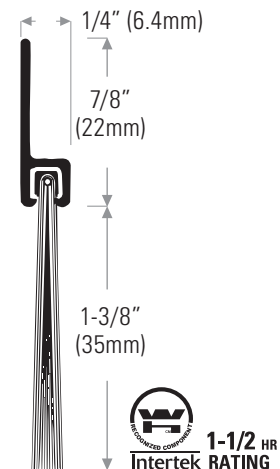

DS150CNB Clear anodized with brush insert
DS150DNB Bronze anodized
DSBRUSH138BL Replacement brush insert, black