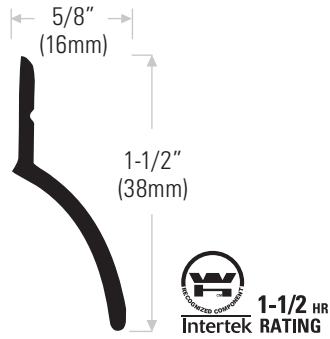

RAIN DRIPS

DS164A Extruded aluminum mill finish. Lengths available: 36" (914mm) & 48" (1219mm)
DS164D Bronze anodized

DS166C42 Extruded aluminum clear anodized, 42" (1067mm) length
DS166C54 Clear anodized, 54" (1372mm) length
DS166C84 Clear anodized, 84" (2134mm) length
DS166C168 Clear anodized, 168" (4267mm) length

DS161ANB Extruded aluminum mill finish with nylon brush insert, black. Lengths available: 36" (914mm) & 48" (1219mm)
DS161DNB Bronze anodized

DS162AV Extruded aluminum mill finish with vinyl insert, grey. Lengths available: 36" (914mm) & 48" (1219mm)
DS162DV Bronze anodized
DSV62GREY Replacement vinyl insert, grey

NYLON BRUSH (NB) DOOR BOTTOM SWEEPS • UBC 7-2 (1997) When Used As A Door Bottom Sweep Only

Lengths available: 36" (914mm), 48" (1219mm), 84" (2134mm) & 96" (2438mm).

DS148CNB Clear anodized with brush insert
DS148DNB Bronze anodized
DSBRUSH58BL Replacement brush insert, black