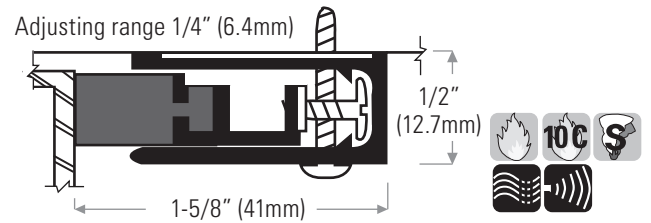

DS339CN Extruded aluminum clear anodized with neoprene insert, black

DS339DN Bronze anodized. Custom order, call for manufacturing time.