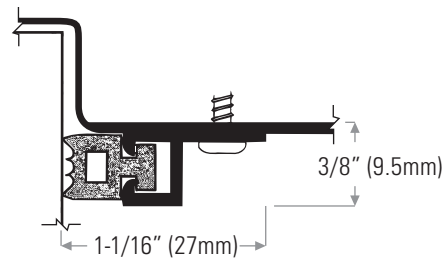

DS338CN Clear anodized with neoprene insert, black

DS338DN Bronze anodized

DSR38BLACK Replacement neoprene insert, black