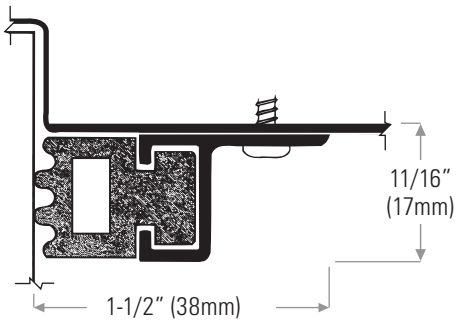

DS341CN Clear anodized with neoprene insert, black

DSN41BLACK Replacement neoprene insert, black