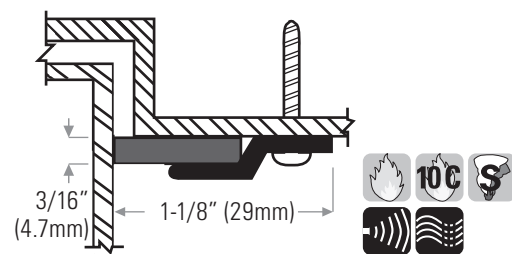

Weatherseals and sound seals on this page are supplied with punched holes and screws and are available in the following NET lengths / sets: 1/36" x 2/84" set (914 x 2134mm) & 1/72" x 2/84" set (1829 x 2134mm). Custom lengths available, call for manufacturing time.

DS338DN Bronze anodized

DSR38BLACK Replacement neoprene insert, black

DOOR WEATHERSEALING

Dual Screw Mounting

DS131CN Extruded aluminum clear anodized with 3/8" x 1-1/4" (9.5mm x 32mm) neoprene insert

DSN31BL Replacement neoprene insert, black