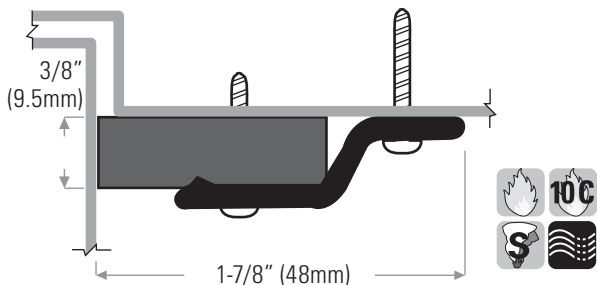

DOOR WEATHERSEALING

Dual Screw Mounting

DS131CN Extruded aluminum clear anodized with 3/8" x 1-1/4" (9.5mm x 32mm) neoprene insert

DSN31BL Replacement neoprene insert, black