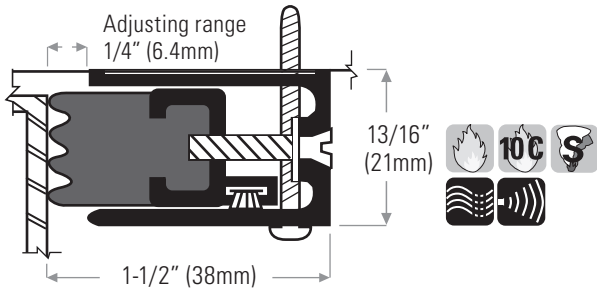

ADJUSTABLE-JAMB SOUND SEALS

Sound Transmission Class (STC) Rated Door Assemblies

STC RATING ON DOOR	STC RATING DOOR WITH GASKET	PERIMETER SEALS	AUTOMATIC DOOR BOTTOM	THRESHOLD
STC 30	30	DS340 or DS339	DS343CR	DS174N
STC 40	37	DS340 or DS339	DS343CR	DS174N
STC 50	43	DS340	DS343CR	DS174N

Weatherseals and sound seals on this page are supplied with punched holes and screws and are available in the following NET lengths / sets: 1/36" x 2/84" set (914 x 2134mm) & 1/72" x 2/84" set (1829 x 2134mm). Custom lengths available, call for manufacturing time.