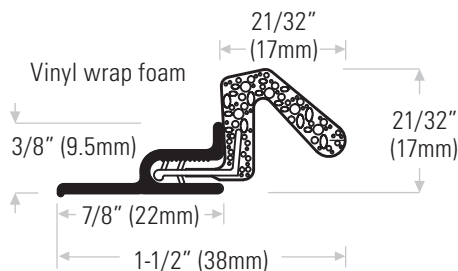

Superior Weathersealing Door Kit

- **DS424B16.5** Painted brown with brown gasket, 1/36" x 2/81" (914 x 2057mm) single door set
- **DS424B17** Painted brown with brown gasket, 1/36" x 2/84" (914 x 2134mm) single door set
- **DS424B20** Painted brown with brown gasket, 1/81" x 2/84" (2057 x 2134mm) double door set
- **DS424B96** Painted brown with brown gasket, 1/96" (2438mm) one piece only
- **DS424C16.5** Clear anodized with black gasket, 1/36" x 2/81" (914 x 2057mm) single door set
- **DS424C17** Clear anodized with black gasket, 1/36" x 2/84" (914 x 2134mm) single door set
- **DS424C20** Clear anodized with black gasket, 1/81" x 2/84" (2057 x 2134mm) double door set
- **DS424C96** Clear anodized with black gasket, 1/96" (2438mm) one piece only
- **DS424W16.5** Painted white with white gasket, 1/36" x 2/81" (914 x 2057mm) single door set
- **DS424W17** Painted white with white gasket, 1/36" x 2/84" (914 x 2134mm) single door set
- **DS424W20** Painted white with white gasket, 1/81" x 2/84" (2057 x 2134mm) double door set
- **DS424W96** Painted white with white gasket, 1/96" (2438mm) one piece only