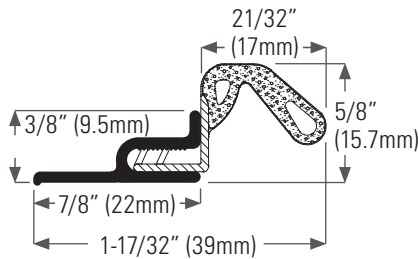

RETROFIT DOOR WEATHERSEALING

Superior Plus Weathersealing Door Kit

- **DS422B** Extruded aluminum painted brown with gasket insert, brown
- **DS422C** Clear anodized with black gasket insert
- **DS422W** Painted white with white gasket insert

Available in sets of

- 1/36" x 2/81" (914 x 2057mm) single door set
- 1/36" x 2/84" (914 x 2134mm) single door set
- 1/81" x 2/84" (2057 x 2134mm) double door set

Advantages Of Foam-Tight Kerf Gasket

- » Closed cell foam structure: high resistance to water absorption & eliminates wicking.
- » Seamless elastomeric skin: provides long life, resilience, & durability. Puncture & tear resistant, outlasts & outperforms all other replacement weathersealing.
- » Superior resistance to compression set: operating forces remain constant over a wide compression range, helping doors exceed all industry requirements.
- » Performance: independent tests have shown foam-tight performs like new under all temperature.
- » Punched/slotted holes.
- » Plated screws supplied with white sets.
- » Antique bronze plated screws supplied with brown sets.
- » Foam-Tight gasket easily replaceable, pull out the old & push in the new.