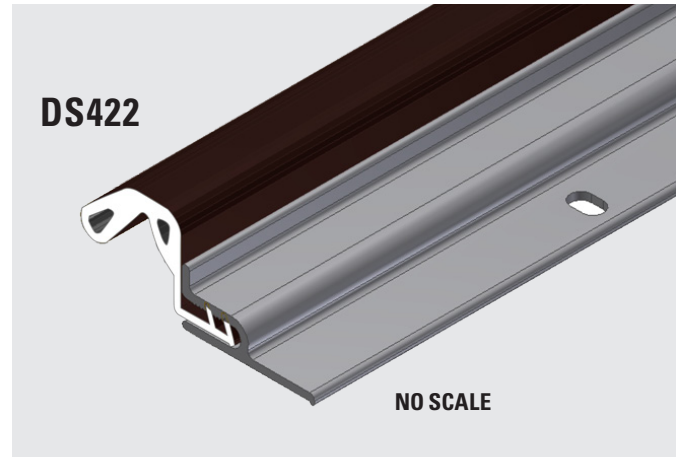

## Superior Plus Weathersealing Door Kit

- DS422B** Extruded aluminum painted brown with gasket insert, brown
- DS422C** Clear anodized with black gasket insert
- DS422W** Painted white with white gasket insert

### Available in sets of

- 1/36" x 2/81" (914 x 2057mm) single door set
- 1/36" x 2/84" (914 x 2134mm) single door set
- 1/81" x 2/84" (2057 x 2134mm) double door set

### Advantages Of Foam-Tight Kerf Gasket

- » Closed cell foam structure: high resistance to water absorption & eliminates wicking.
- » Seamless elastomeric skin: provides long life, resilience, & durability. Puncture & tear resistant, outlasts & outperforms all other replacement weathersealing.
- » Superior resistance to compression set: operating forces remain constant over a wide compression range, helping doors exceed all industry requirements.
- » Performance: independent tests have shown foam-tight performs like new under all temperature.
- » Punched/slotted holes.
- » Plated screws supplied with white sets.
- » Antique bronze plated screws supplied with brown sets.
- » Foam-Tight gasket easily replaceable, pull out the old & push in the new.