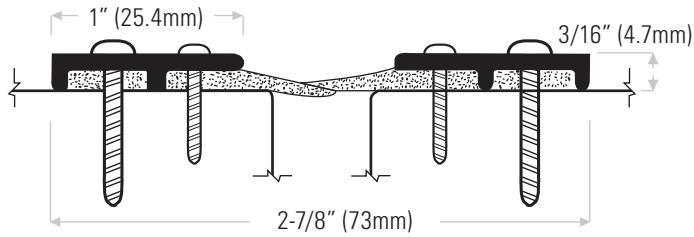

MEETING STILES

Meeting stiles on this page are supplied with punched holes and screws and are available in the following NET lengths: 84" (2134mm) & 96" (2438mm). Custom lengths available, call for manufacturing time.

DS137CT Extruded aluminum clear anodized with TPE (T) insert. Sold in single units, order 2 lengths for meeting stile. Not rated for meeting stiles.

DS137DT Bronze anodized

DST37BL Replacement TPE (T) insert, black

DS147CN Extruded aluminum clear anodized with neoprene insert. Sold in single units, order 2 lengths for meeting stile.

Spring Adjustable Astragal Sets

- Adjustment screws on 10" centers allow adjustment of the seal without re-positioning mounting location.
- Spring-loaded to maintain constant pressure for the most effective seal

DS103AT Extruded aluminum mill finish with TPE (T) insert. Sold in single units, order 2 lengths for meeting stile. Not rated for meeting stiles.

DS103DT Bronze anodized

DS148CNB Extruded aluminum clear anodized with nylon brush insert. Sold in single units, order 2 lengths for meeting stile. Not rated for meeting stiles