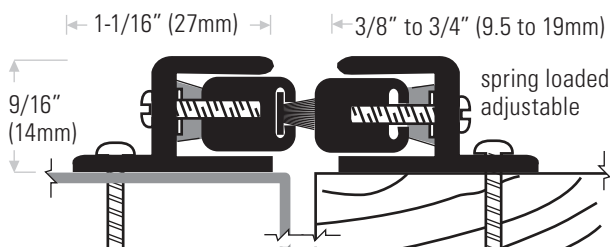

MEETING STILES

Meeting stiles on this page are supplied with punched holes and screws and are available in the following NET lengths: 84" (2134mm) & 96" (2438mm). Custom lengths available, call for manufacturing time.

DS147CN Extruded aluminum clear anodized with neoprene insert. Sold in single units, order 2 lengths for meeting stile.

Spring Adjustable Astragal Sets

- Adjustment screws on 10" centers allow adjustment of the seal without re-positioning mounting location.
- Spring-loaded to maintain constant pressure for the most effective seal