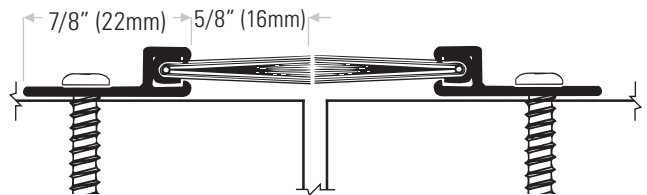

DS147CN Extruded aluminum clear anodized with neoprene insert. Sold in single units, order 2 lengths for meeting stile.

Spring Adjustable Astragal Sets

- Adjustment screws on 10" centers allow adjustment of the seal without re-positioning mounting location.
- Spring-loaded to maintain constant pressure for the most effective seal

DS151C Extruded aluminum clear anodized (no pile insert). Sold in single units, order 2 lengths for meeting stile.

DS151CP Clear anodized with polypropylene pile insert.

 Up to 3 hrs. metal doors, 20 mins wood doors

DS103AT Extruded aluminum mill finish with TPE (T) insert. Sold in single units, order 2 lengths for meeting stile. Not rated for meeting stiles.

DS103DT Bronze anodized

DS148CNB Extruded aluminum clear anodized with nylon brush insert. Sold in single units, order 2 lengths for meeting stile. Not rated for meeting stiles