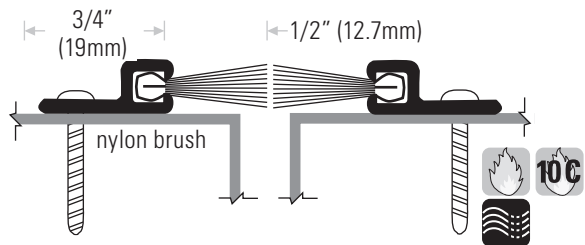

DS163CNB Clear anodized with nylon brush insert. Sold in single units, order 2 lengths for meeting stile.

DS163DNB Bronze anodized