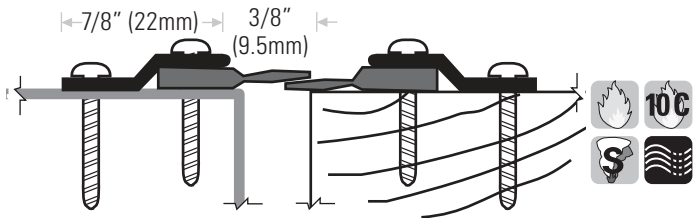

MEETING STILES

Meeting stiles on this page are supplied with punched holes and screws and are available in the following NET lengths: 84" (2134mm) & 96" (2438mm). Custom lengths available, call for manufacturing time.

DS137CT Extruded aluminum clear anodized with TPE (T) insert. Sold in single units, order 2 lengths for meeting stile. Not rated for meeting stiles.

DS137DT Bronze anodized

DST37BL Replacement TPE (T) insert, black

DS147CN Extruded aluminum clear anodized with neoprene insert. Sold in single units, order 2 lengths for meeting stile.

Spring Adjustable Astragal Sets

- Adjustment screws on 10" centers allow adjustment of the seal without re-positioning mounting location.
- Spring-loaded to maintain constant pressure for the most effective seal