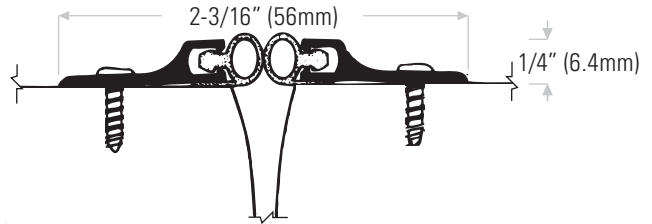

MEETING STILES

Meeting stiles on this page are supplied with punched holes and screws and are available in the following NET lengths: 84" (2134mm) & 96" (2438mm). Custom lengths available, call for manufacturing time.

DS147CN Extruded aluminum clear anodized with neoprene insert. Sold in single units, order 2 lengths for meeting stile.

Spring Adjustable Astragal Sets

- Adjustment screws on 10" centers allow adjustment of the seal without re-positioning mounting location.
- Spring-loaded to maintain constant pressure for the most effective seal

DS151C Extruded aluminum clear anodized (no pile insert). Sold in single units, order 2 lengths for meeting stile.

DS151CP Clear anodized with polypropylene pile insert.

 Up to 3 hrs. metal doors, 20 mins wood doors