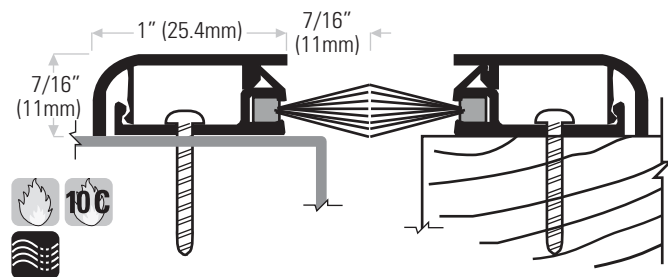

DS147CN Extruded aluminum clear anodized with neoprene insert. Sold in single units, order 2 lengths for meeting stile.

Spring Adjustable Astragal Sets

- Adjustment screws on 10" centers allow adjustment of the seal without re-positioning mounting location.
- Spring-loaded to maintain constant pressure for the most effective seal

DS103AT Extruded aluminum mill finish with TPE (T) insert. Sold in single units, order 2 lengths for meeting stile. Not rated for meeting stiles.

DS103DT Bronze anodized

DS148CNB Extruded aluminum clear anodized with nylon brush insert. Sold in single units, order 2 lengths for meeting stile. Not rated for meeting stiles

DS148DNB Bronze anodized

DS163CNB Clear anodized with nylon brush insert. Sold in single units, order 2 lengths for meeting stile.

DS163DNB Bronze anodized

Snap-on cover to conceal screws

DS113CP Extruded aluminum clear anodized with nylon brush insert, grey. Sold in single units, order 2 lengths for meeting stile.