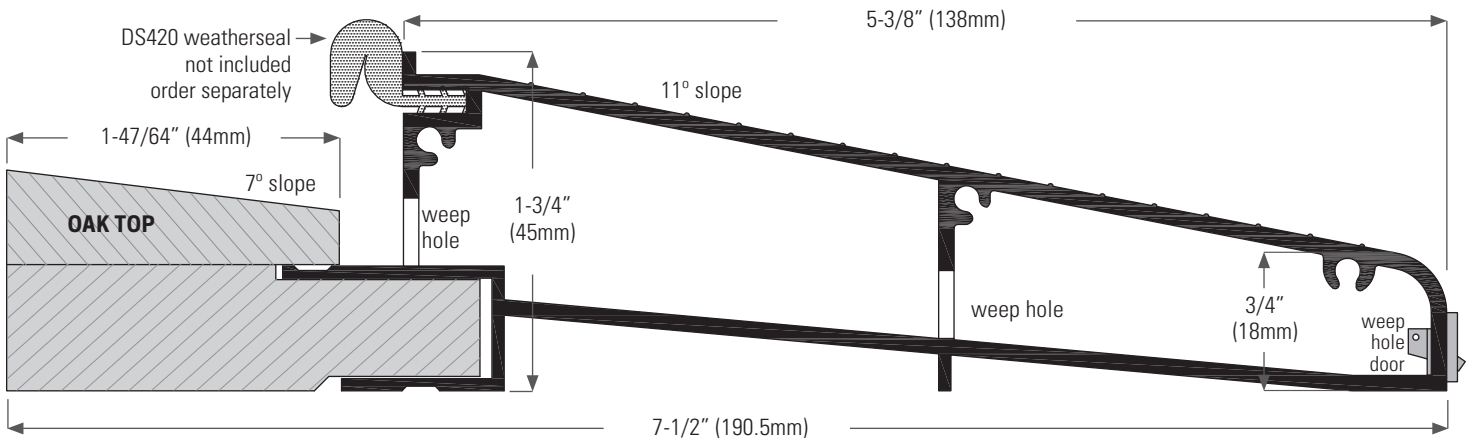

# NEW INSWING SILLS, PRE-HUNG DOOR APPLICATION

**TESTED TO NAFS**

- DS7500AVT36316** Extruded alum sill, mill finish w/ fixed vinyl cap, tan. Length: 36-3/16" (919mm)
- DS7500AVT150** Mill finish with tan cap. Length: 150" (3810mm)
- DS7500AVBL36316** Bronze anodized with black cap. Length: 36-3/16" (919mm)
- DS7500AVBL150** Mill finish with black cap. Length: 150" (3810mm)
- DS7500DVBL150** Bronze anodized with black cap. Length: 150" (3810mm)

- DS7500SGASKETR** Sill end gasket, right, for DS7500 Sill
- DS7500SGASKETL** Sill end gasket, left, for DS7500 Sill

- DS7500AOK36316** Extruded aluminum sill, mill finish with oak cap, tan. Length available: 36-3/16" (919mm)
- DS7500AOK150** Mill finish with oak cap, tan. Length available: 150" (3810mm)
- DS7500DOAK150** Bronze anodized with oak cap, tan. Length available: 150" (3810mm)

- DS5500SGASKETR** Sill end gasket, right for DS5500 Sill
- DS5500SGASKETL** Sill end gasket, left for DS5500 Sill

- DS5500AVT36316** Alum sill, w/vinyl cap, tan. 36-3/16" (919mm)
- DS5500AVT150** Alum sill, w/vinyl cap, tan. 150" (3810mm)
- DS5500AVBL36316** Bronze anod w/vinyl cap, blk. 36-3/16" (919mm)
- DS5500AVBL150** Alum sill w/vinyl cap, black. 150" (3810mm)
- DS5500DVBL150** Bronze anod w/vinyl cap, blk. 150" (3810mm)

- DS5500AOK36316** Alum sill, w/oak cap. 36-3/16" (919mm)
- DS5500AOK150** Alum sill, w/oak cap. 50" (3810mm)
- DS5500DOAK150** Bronze anodized with oak cap. 150" (3810mm)