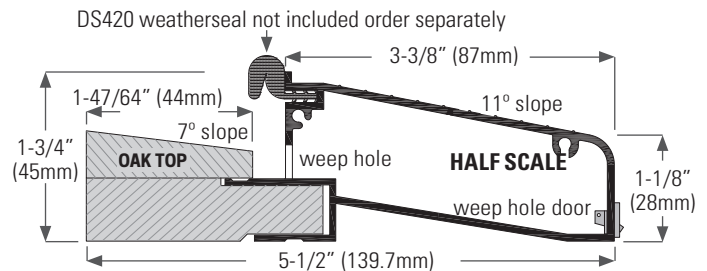

# NEW INSWING SILLS, PRE-HUNG DOOR APPLICATION

**TESTED TO NAFS**

- DS7500AVT36316** Extruded alum sill, mill finish w/ fixed vinyl cap, tan. Length: 36-3/16" (919mm)
- DS7500AVT150** Mill finish with tan cap. Length: 150" (3810mm)
- DS7500AVBL36316** Bronze anodized with black cap. Length: 36-3/16" (919mm)
- DS7500AVBL150** Mill finish with black cap. Length: 150" (3810mm)
- DS7500DVBL150** Bronze anodized with black cap. Length: 150" (3810mm)

- DS7500SGASKETR** Sill end gasket, right, for DS7500 Sill
- DS7500SGASKETL** Sill end gasket, left, for DS7500 Sill

- DS7500AOK36316** Extruded aluminum sill, mill finish with oak cap, tan. Length available: 36-3/16" (919mm)
- DS7500AOK150** Mill finish with oak cap, tan. Length available: 150" (3810mm)
- DS7500DOAK150** Bronze anodized with oak cap, tan. Length available: 150" (3810mm)

- DS5500SGASKETR** Sill end gasket, right for DS5500 Sill
- DS5500SGASKETL** Sill end gasket, left for DS5500 Sill

- DS5500AVT36316** Alum sill, w/vinyl cap, tan. 36-3/16" (919mm)
- DS5500AVT150** Alum sill, w/vinyl cap, tan. 150" (3810mm)
- DS5500AVBL36316** Bronze anod w/vinyl cap, blk. 36-3/16" (919mm)
- DS5500AVBL150** Alum sill w/vinyl cap, black. 150" (3810mm)
- DS5500DVBL150** Bronze anod w/vinyl cap, blk. 150" (3810mm)

- DS5500AOK36316** Alum sill, w/oak cap. 36-3/16" (919mm)
- DS5500AOK150** Alum sill, w/oak cap. 50" (3810mm)
- DS5500DOAK150** Bronze anodized with oak cap. 150" (3810mm)