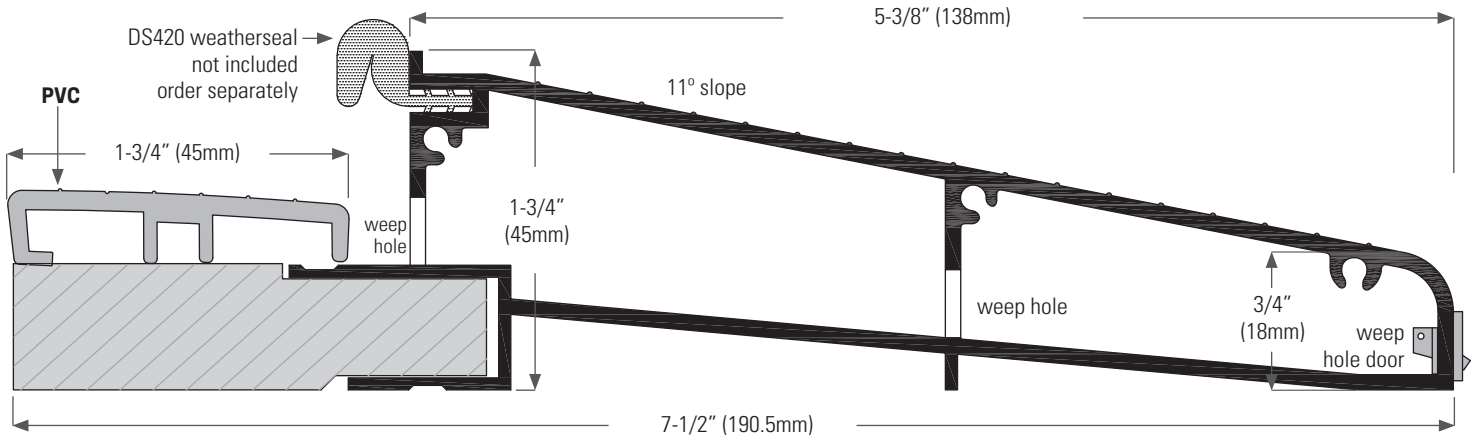

# NEW INSWING SILLS, PRE-HUNG DOOR APPLICATION

**TESTED TO NAFS**

- DS7500AVT36316** Extruded alum sill, mill finish w/ fixed vinyl cap, tan. Length: 36-3/16" (919mm)
- DS7500AVT150** Mill finish with tan cap. Length: 150" (3810mm)
- DS7500AVBL36316** Bronze anodized with black cap. Length: 36-3/16" (919mm)
- DS7500AVBL150** Mill finish with black cap. Length: 150" (3810mm)
- DS7500DVBL150** Bronze anodized with black cap. Length: 150" (3810mm)

- DS7500SGASKETR** Sill end gasket, right, for DS7500 Sill
- DS7500SGASKETL** Sill end gasket, left, for DS7500 Sill

- DS7500AOK36316** Extruded aluminum sill, mill finish with oak cap, tan. Length available: 36-3/16" (919mm)
- DS7500AOK150** Mill finish with oak cap, tan. Length available: 150" (3810mm)
- DS7500DOAK150** Bronze anodized with oak cap, tan. Length available: 150" (3810mm)

- DS5500SGASKETR** Sill end gasket, right for DS5500 Sill
- DS5500SGASKETL** Sill end gasket, left for DS5500 Sill

- DS5500AVT36316** Alum sill, w/vinyl cap, tan. 36-3/16" (919mm)
- DS5500AVT150** Alum sill, w/vinyl cap, tan. 150" (3810mm)
- DS5500AVBL36316** Bronze anod w/vinyl cap, blk. 36-3/16" (919mm)
- DS5500AVBL150** Alum sill w/vinyl cap, black. 150" (3810mm)
- DS5500DVBL150** Bronze anod w/vinyl cap, blk. 150" (3810mm)

- DS5500AOK36316** Alum sill, w/oak cap. 36-3/16" (919mm)
- DS5500AOK150** Alum sill, w/oak cap. 50" (3810mm)
- DS5500DOAK150** Bronze anodized with oak cap. 150" (3810mm)