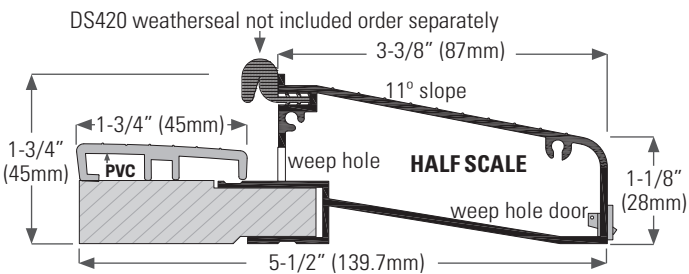

# NEW INSWING SILLS, PRE-HUNG DOOR APPLICATION

**TESTED TO NAFS**

- DS7500AVT36316** Extruded alum sill, mill finish w/ fixed vinyl cap, tan. Length: 36-3/16" (919mm)
- DS7500AVT150** Mill finish with tan cap. Length: 150" (3810mm)
- DS7500AVBL36316** Bronze anodized with black cap. Length: 36-3/16" (919mm)
- DS7500AVBL150** Mill finish with black cap. Length: 150" (3810mm)
- DS7500DVBL150** Bronze anodized with black cap. Length: 150" (3810mm)

- DS7500SGASKETR** Sill end gasket, right, for DS7500 Sill
- DS7500SGASKETL** Sill end gasket, left, for DS7500 Sill

- DS7500AOK36316** Extruded aluminum sill, mill finish with oak cap, tan. Length available: 36-3/16" (919mm)
- DS7500AOK150** Mill finish with oak cap, tan. Length available: 150" (3810mm)
- DS7500DOAK150** Bronze anodized with oak cap, tan. Length available: 150" (3810mm)

- DS5500SGASKETR** Sill end gasket, right for DS5500 Sill
- DS5500SGASKETL** Sill end gasket, left for DS5500 Sill

- DS5500AVT36316** Alum sill, w/vinyl cap, tan. 36-3/16" (919mm)
- DS5500AVT150** Alum sill, w/vinyl cap, tan. 150" (3810mm)
- DS5500AVBL36316** Bronze anod w/vinyl cap, blk. 36-3/16" (919mm)
- DS5500AVBL150** Alum sill w/vinyl cap, black. 150" (3810mm)
- DS5500DVBL150** Bronze anod w/vinyl cap, blk. 150" (3810mm)

- DS5500AOK36316** Alum sill, w/oak cap. 36-3/16" (919mm)
- DS5500AOK150** Alum sill, w/oak cap. 50" (3810mm)
- DS5500DOAK150** Bronze anodized with oak cap. 150" (3810mm)