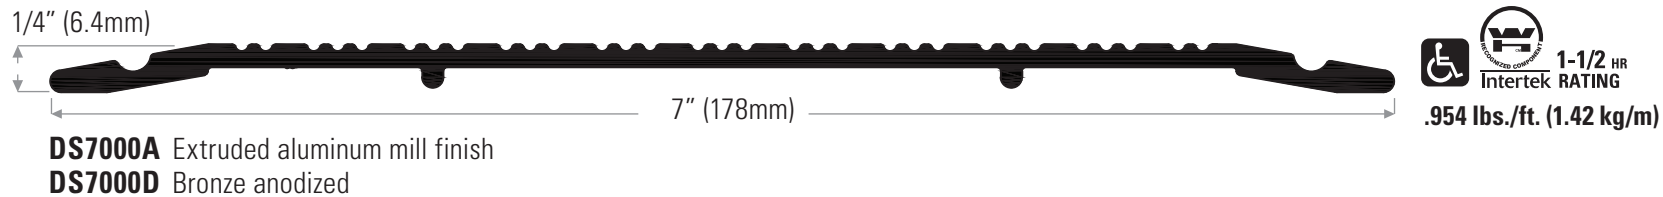

DS7000 is supplied with punched countersunk holes with screws and plugs and are only available in the following NET lengths 36-1/2" (927mm), 49" (1245mm), 73" (1854mm), 110" (2794mm), 147" (3734mm)

Head Office & Manufacturing Centre - Vancouver, Canada