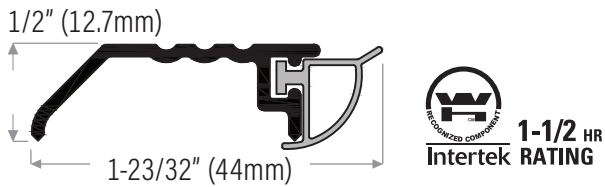

Bumper Threshold

DSV20GREY

Replacement vinyl insert, grey for DS120, DS121 & DS121

DSV20BL Black

DS120AV Extruded aluminum mill finish with vinyl insert, grey

DS120AVBL Mill finish with black insert

DS120DVBL Bronze anodized with black insert