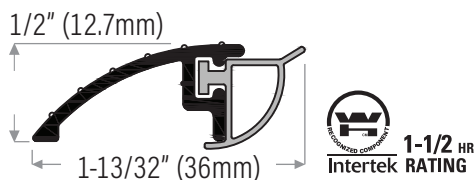

Bumper Threshold

DSV20GREY

Replacement vinyl insert, grey for
DS120, DS121 & DS121

DSV20BL Black

- DS121AV** Extruded aluminum mill finish with vinyl insert, grey
- DS121AVBL** Mill finish with vinyl insert, black
- DS121WV** White with grey insert
- DS121BVBL** Brown with black insert