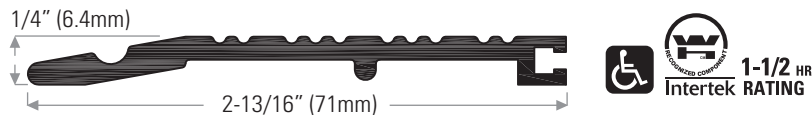

### Low Rise Half Threshold

**DS3330A** Extruded aluminum mill finish

---