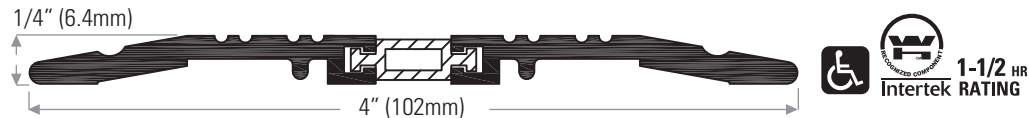

www.theDSgroup.com

Tomorrow's Innovative Solutions for Today's Doors & Windows

The DS Group Of Companies: Draftseal®, Kristrack®, Eclipse Architectural® & DSD Hardware

DraftSeal®

1/4" (6.4mm) Low Rise Thermally Broken Threshold