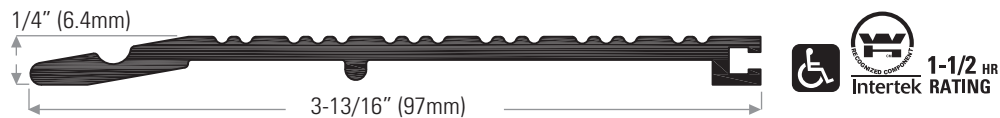

### Low Rise Half Threshold

**DS4440A** Extruded aluminum mill finish

---