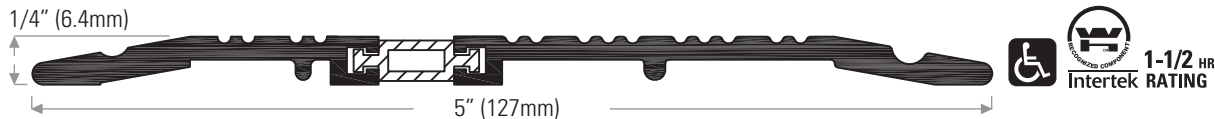

DS5001TBA Extruded aluminum mill finish, thermally broken

Head Office & Manufacturing Centre - Vancouver, Canada

7470 Buller Avenue, Burnaby, B.C. V5J 4S5 Canada » www.theDSgroup.com » info@theDSgroup.com » Ph: (604) 451-1080
Outside Vancouver, BC use toll free numbers Ph: 1-888-520-9009 Fax: 1-800-567-2887