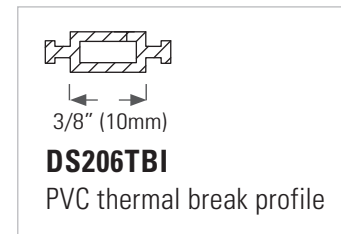

Head Office & Manufacturing Centre - Vancouver, Canada

7470 Buller Avenue, Burnaby, B.C. V5J 4S5 Canada » www.theDSgroup.com » info@theDSgroup.com » Ph: (604) 451-1080
Outside Vancouver, BC use toll free numbers Ph: 1-888-520-9009 Fax: 1-800-567-2887

Branch Offices & Manufacturing Centres: Toronto, Canada & Los Angeles, USA » THE DS GROUP IS THE BRAND IMAGE OF A.K. DRAFT SEAL LTD.

© COPYRIGHT A.K. DRAFT SEAL LTD | This drawing remains the property of A.K. Draft Seal and all its affiliates. The information contained in this drawing is not to be disclosed to any party without written approval from A.K. Draft Seal.