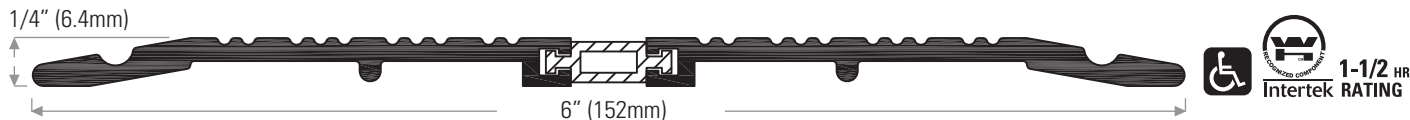

www.theDSgroup.com

Tomorrow's Innovative Solutions for Today's Doors & Windows

The DS Group Of Companies: Draftseal®, Kristrack®, Eclipse Architectural® & DSD Hardware

DraftSeal®

1/4" (6.4mm) Low Rise Thermally Broken Threshold