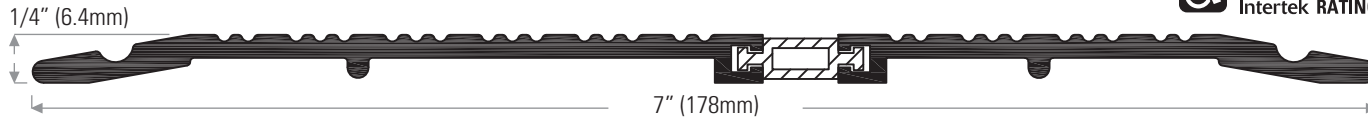

www.theDSgroup.com

Tomorrow's Innovative Solutions for Today's Doors & Windows

The DS Group Of Companies: Draftseal®, Kristrack®, Eclipse Architectural® & DSD Hardware

DraftSeal®

1/4" (6.4mm) Low Rise Thermally Broken Threshold