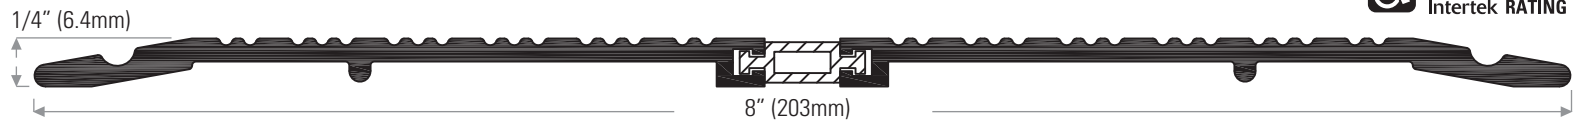

www.theDSgroup.com

Tomorrow's Innovative Solutions for Today's Doors & Windows

The DS Group Of Companies: Draftseal®, Kristrack®, Eclipse Architectural® & DSD Hardware

DraftSeal®

1/4" (6.4mm) Low Rise Thermally Broken Threshold