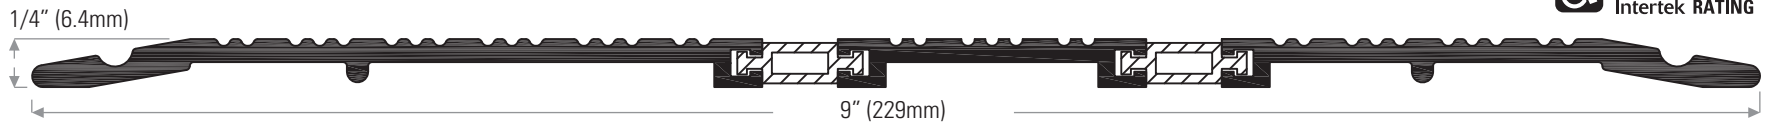

www.theDSgroup.com

Tomorrow's Innovative Solutions for Today's Doors & Windows

The DS Group Of Companies: Draftseal®, Kristrack®, Eclipse Architectural® & DSD Hardware

DraftSeal®

1/4" (6.4mm) Low Rise Thermally Broken Threshold