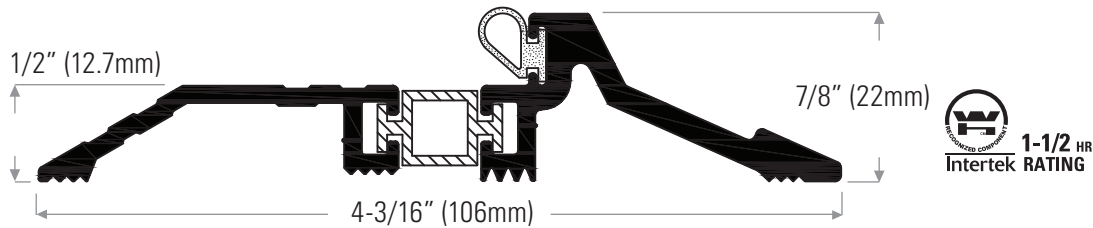

### Latching Panic Exit, Thermally Broken (TB) Threshold

**DS177X4TBA** Extruded aluminum mill finish with vinyl thermal break (rated)

**DS177X4TBAT** Mill finish with vinyl thermal break & TPE (T) insert, black (rated)