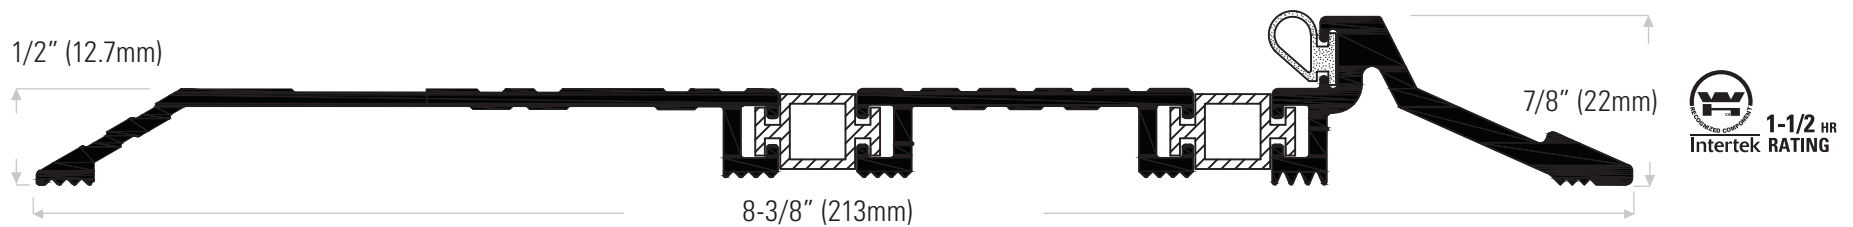

### Latching Panic Exit, Thermally Broken (TB) Threshold

**DS277X8TBA** Extruded aluminum mill finish with vinyl thermal break (rated)

**DS277X8TBAT** Mill finish with vinyl thermal break & TPE (T) insert, black (rated)