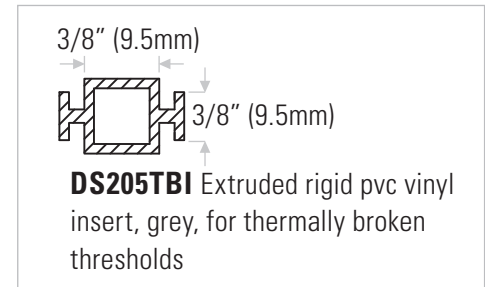

DS603TBA Extruded aluminum mill finish with 2 thermal breaks

NOTE:

By adding multiples of **DS202TBA**, wider thresholds may be achieved, consult factory.

By adding **DS275TBA** (Panic Stop), wider Panic Thresholds may be achieved, consult factory.