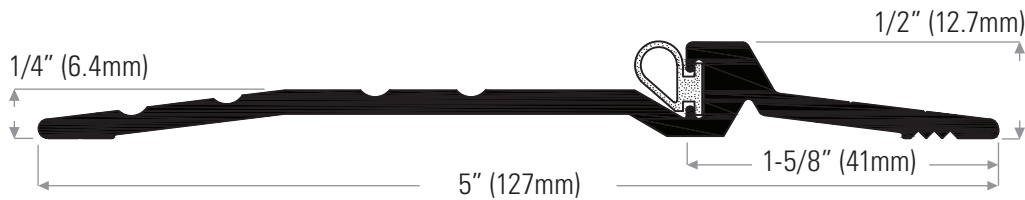

DS178A Extruded aluminum mill finish, no insert (rated)

DS178AT Mill finish with TPE (T) insert, black (rated)

DS178D Bronze anodized, no insert (rated)

DS178DT Bronze with TPE (T) insert, black (rated)

Head Office & Manufacturing Centre - Vancouver, Canada