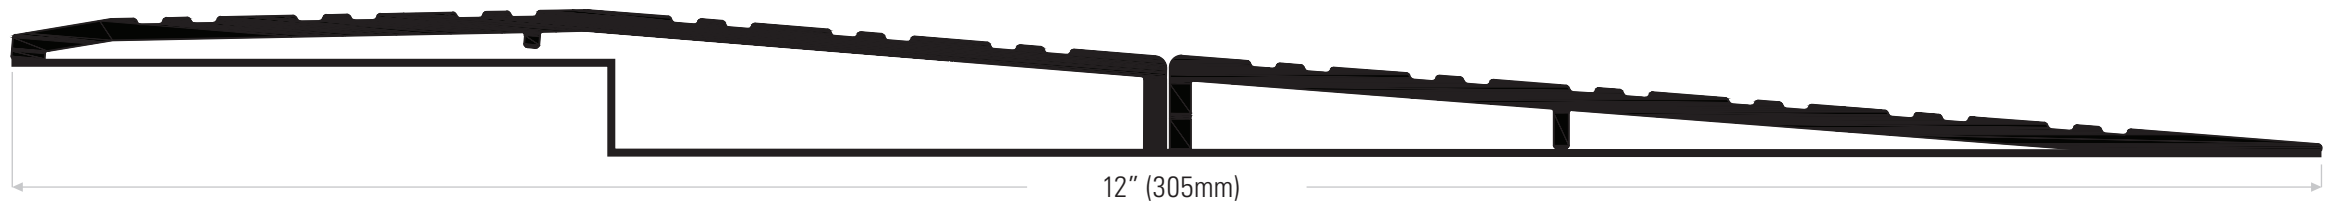

www.theDSgroup.com

Tomorrow's Innovative Solutions for Today's Doors & Windows

The DS Group Of Companies: Draftseal®, Kristrack®, Eclipse Architectural® & DSD Hardware

DraftSeal®

Ramp Threshold

DS605A with **DS606A** Extruded aluminum (2 piece ramp)