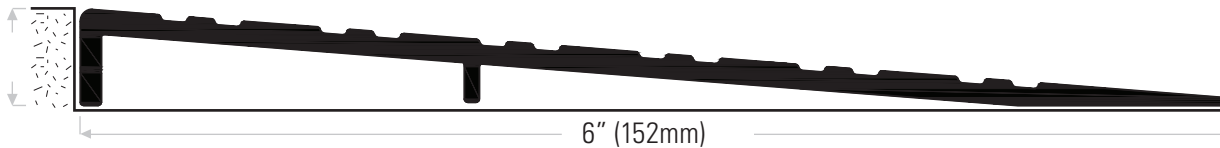

www.theDSgroup.com

Tomorrow's Innovative Solutions for Today's Doors & Windows

The DS Group Of Companies: Draftseal®, Kristrack®, Eclipse Architectural® & DSD Hardware

DraftSeal®

Ramp Threshold

1/2" (12.7mm)