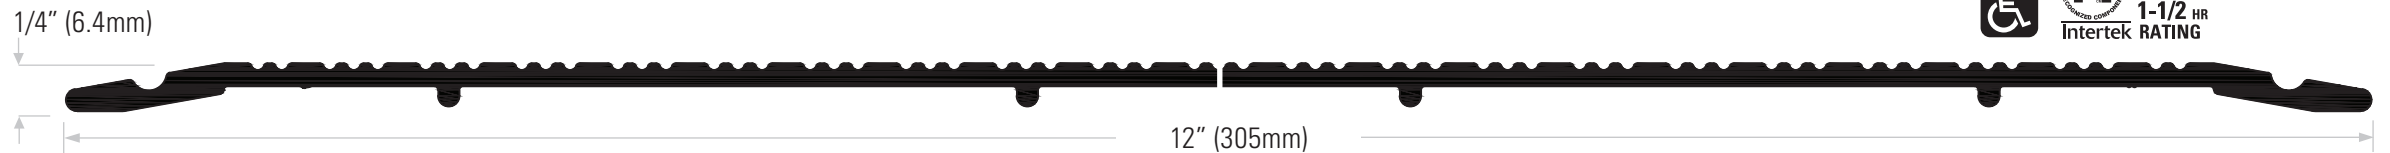

DS12000A (2 piece) extruded aluminum mill finish, not welded

NOTE: This threshold is non-returnable.

Head Office & Manufacturing Centre - Vancouver, Canada

7470 Buller Avenue, Burnaby, B.C. V5J 4S5 Canada » www.theDSgroup.com » info@theDSgroup.com » Ph: (604) 451-1080
Outside Vancouver, BC use toll free numbers Ph: 1-888-520-9009 Fax: 1-800-567-2887