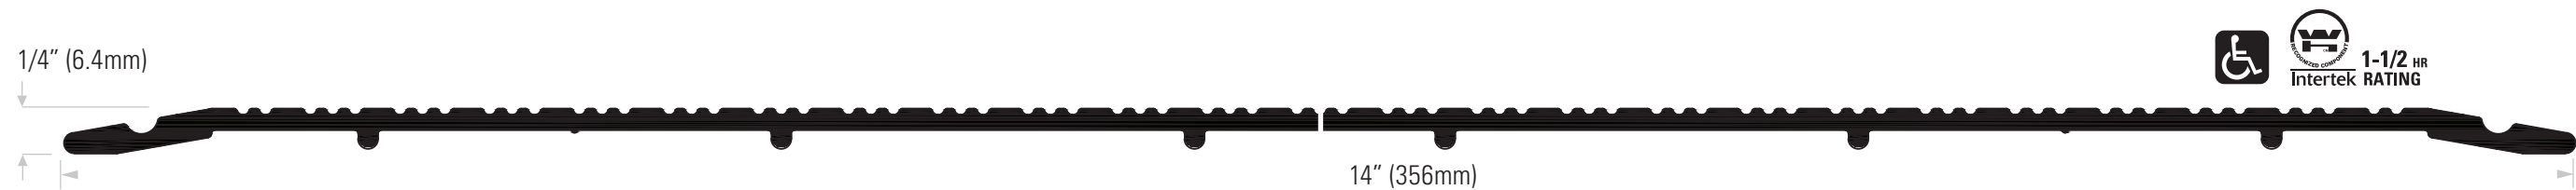

DS14000A (2 piece) extruded aluminum mill finish, not welded

NOTE: This threshold is non-returnable.

Head Office & Manufacturing Centre - Vancouver, Canada

7470 Buller Avenue, Burnaby, B.C. V5J 4S5 Canada » www.theDSgroup.com » info@theDSgroup.com » Ph: (604) 451-1080