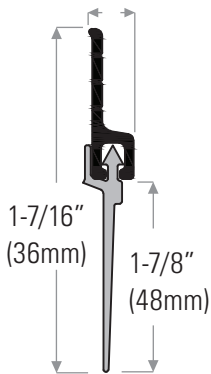

www.theDSgroup.com

Tomorrow's Innovative Solutions for Today's Doors & Windows

The DS Group Of Companies: Draftseal®, Kristrack®, Eclipse Architectural® & DSD Hardware

---

DraftSeal®

Door Bottom Sweep

DS140AV Extruded aluminum mill finish with vinyl insert, grey

DS140DV Bronze anodized with black insert

DS140WV Painted white with grey insert

DSV40BL Replacement black insert

DSV40GREY Replacement grey insert

Head Office & Manufacturing Centre - Vancouver, Canada

7470 Buller Avenue, Burnaby, B.C. V5J 4S5 Canada » www.theDSgroup.com » info@theDSgroup.com » Ph: (604) 451-1080
Outside Vancouver, BC use toll free numbers Ph: 1-888-520-9009 Fax: 1-800-567-2887

Branch Offices & Manufacturing Centres:

Toronto, Canada & Los Angeles, USA » THE DS GROUP IS THE BRAND IMAGE OF A.K. DRAFT SEAL LTD.

© COPYRIGHT A.K. DRAFT SEAL LTD | This drawing remains the property of A.K. Draft Seal and all its affiliates. The information contained in this drawing is not to be disclosed to any party without written approval from A.K. Draft Seal.