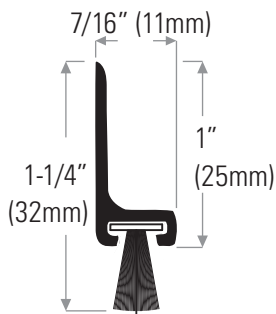

www.theDSgroup.com

Tomorrow's Innovative Solutions for Today's Doors & Windows

The DS Group Of Companies: Draftseal®, Kristrack®, Eclipse Architectural® & DSD Hardware

DraftSeal®

Door Bottom Sweep

DS144AP Extruded aluminum mill finish with fin pile insert

DS144BP Painted brown

DS144WP Painted white

Lengths available: 36" (914mm), 48" (1219mm), 84" (2134mm), 96" (2438mm) & 180" (4572mm)

Head Office & Manufacturing Centre - Vancouver, Canada

7470 Buller Avenue, Burnaby, B.C. V5J 4S5 Canada » www.theDSgroup.com » info@theDSgroup.com » Ph: (604) 451-1080
Outside Vancouver, BC use toll free numbers Ph: 1-888-520-9009 Fax: 1-800-567-2887

Branch Offices & Manufacturing Centres:

Toronto, Canada & Los Angeles, USA » THE DS GROUP IS THE BRAND IMAGE OF A.K. DRAFT SEAL LTD.

© COPYRIGHT A.K. DRAFT SEAL LTD | This drawing remains the property of A.K. Draft Seal and all its affiliates. The information contained in this drawing is not to be disclosed to any party without written approval from A.K. Draft Seal.