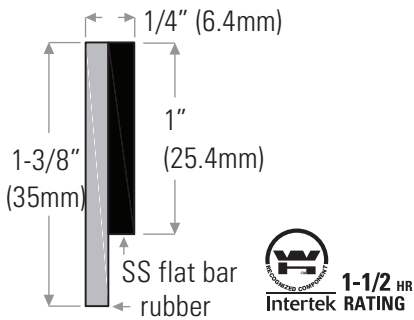

## Door Bottom Sweep

**DS238SSN** Stainless steel with rubber insert, black

This door bottom sweep is supplied with punched holes and screws and are only available in the following NET lengths: 36" (914mm), 48" (1219mm), 84" (2134mm) & 96" (2438mm)