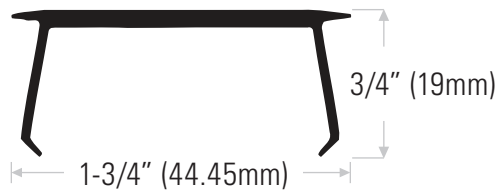

Door Top Cap For Hollow Metal Doors

DS388 Extruded rigid vinyl grey. Length available: 9 ft. (2743mm) only