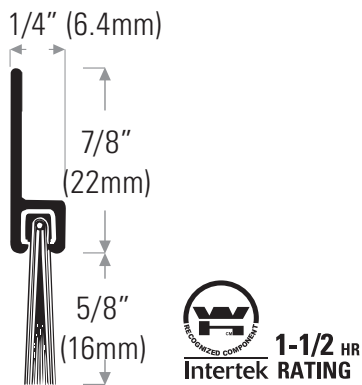

Nylon Brush (NB) Door Bottom Sweep - UBC 7-2 (1997) when used as a door bottom sweep only

DS148CNB Extruded aluminum clear anodized with nylon brush insert

DS148DNB Bronze anodized with nylon brush insert

DSBRUSH58BL Replacement brush insert, black

Lengths available: 36" (914mm), 48" (1219mm), 84" (2134mm) & 96" (2438mm).

Meeting Stile Application

Sold in single units, order 2 lengths for meeting stile. Not rated for meeting stiles