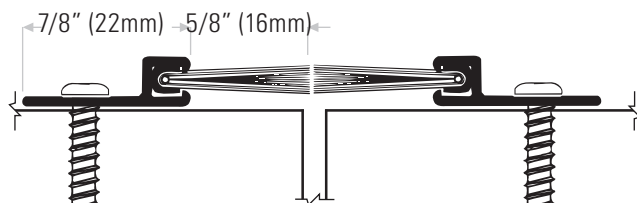

Nylon Brush (NB) Door Bottom Sweep - UBC 7-2 (1997) when used as a door bottom sweep only

DS148CNB Extruded aluminum clear anodized with nylon brush insert

DS148DNB Bronze anodized with nylon brush insert

DSBRUSH58BL Replacement brush insert, black

Lengths available: 36" (914mm), 48" (1219mm), 84" (2134mm) & 96" (2438mm).

Meeting Stile Application

Sold in single units, order 2 lengths for meeting stile. Not rated for meeting stiles