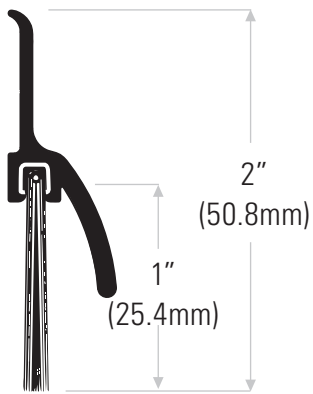

Rain Drip

DS161ANB Extruded aluminum mill finish with nylon brush insert, black.

DS161DNB Bronze anodized

Lengths available: 36" (914mm) & 48" (1219mm)