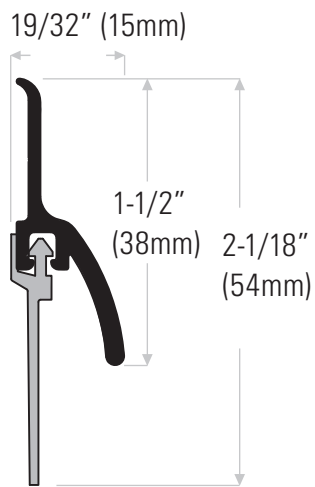

Rain Drip

DS162AV Extruded aluminum mill finish with vinyl insert, grey.

DS162DV Bronze anodized

DSV62GREY Replacement vinyl insert, grey

Lengths available: 36" (914mm) & 48" (1219mm)