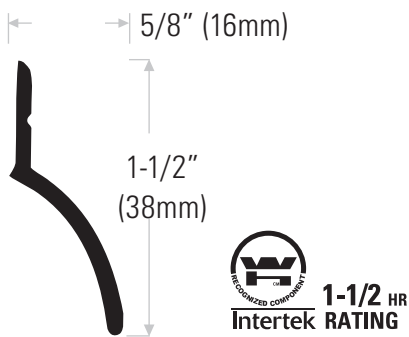

Rain Drip

DS164A Extruded aluminum mill finish. Lengths available: 36" (914mm) & 48" (1219mm)

DS164D Bronze anodized