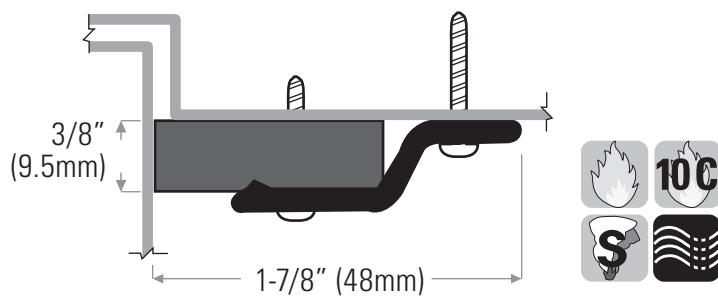

Door Weatherseal

Dual Screw Mounting

DS131CN Extruded aluminum clear anodized with 3/8" x 1-1/4" (9.5mm x 32mm) neoprene insert

DSN31BL Replacement neoprene insert, black

Weatherseal is supplied with punched holes and screws and are available in the following NET lengths / sets: 1/36" x 2/84" set (914 x 2134mm) & 1/72" x 2/84" set (1829 x 2134mm). Custom lengths available, call for manufacturing time.