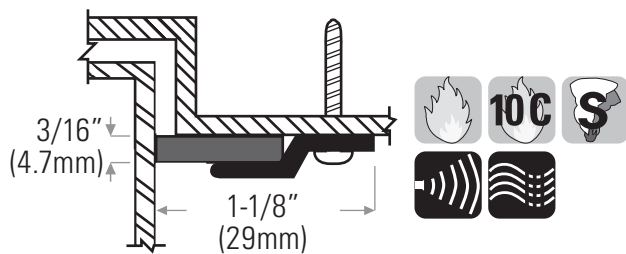

Door Weatherseal

DS142CN Extruded aluminum clear anodized with neoprene insert

Weatherseal is supplied with punched holes and screws and are available in the following NET lengths / sets: 1/36" x 2/84" set (914 x 2134mm) & 1/72" x 2/84" set (1829 x 2134mm). Custom lengths available, call for manufacturing time.