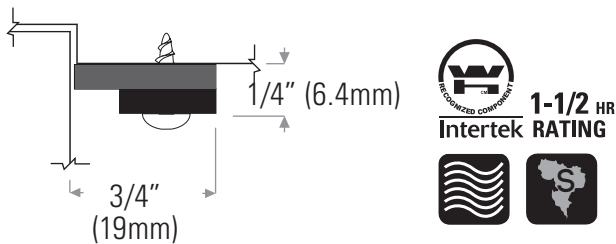

Door Weatherseal

DS243SSR Stainless steel with sponge neoprene insert.

DSR43BL Replacement neoprene sponge insert, black 3/4" x 3/16" (19mm x 5mm) thick

Weatherseal is supplied with punched holes and screws and are only available in the following NET lengths:
1/3' x 2/7' set (914 x 2134mm), 1/3' x 2/8' set (914 x 2438 mm), 1/6' x 2/7' set (1829 x 2134mm),
3 x 8' set (2438mm), 1 x 14' length (4267mm)