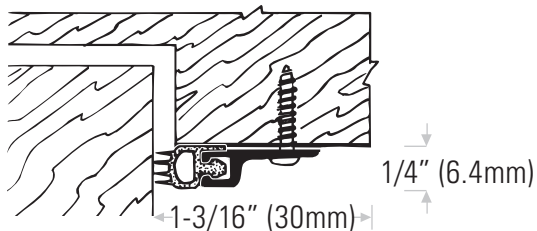

Hollow Bulb Door Weatherseal

DS104AV Extruded aluminum mill finish with cold temp vinyl insert

DS104WV Painted white

DS104AV17 Mill finish set 1/36" x 2/84"

DS104AV20 Mill finish set 1/72" x 2/84"

DSV04GREY Replacement vinyl insert, grey

Weatherseals on this page are supplied with punched holes & screws and are available in the following NET lengths / sets:

1/3' x 2/7' (914 x 2134mm) set

1/3' x 2/8' (914 x 2438 mm) set

1/6' x 2/7' (1829 x 2134mm) set

3 x 8' (2438mm) set

1 x 14' (4267mm) length