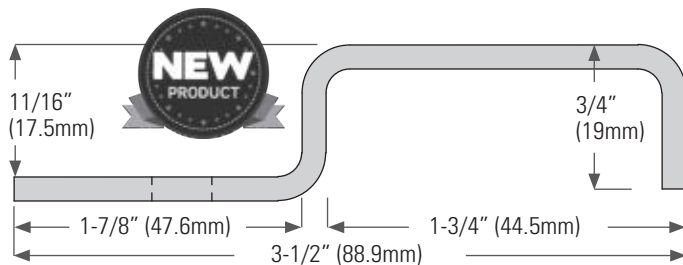

Flat bar astragal, drilled (supplied with thru-bolts)

DS186PS Steel prime coated, custom. Lengths available 84" (2134mm), 96" (2438mm) & 120" (3048mm)