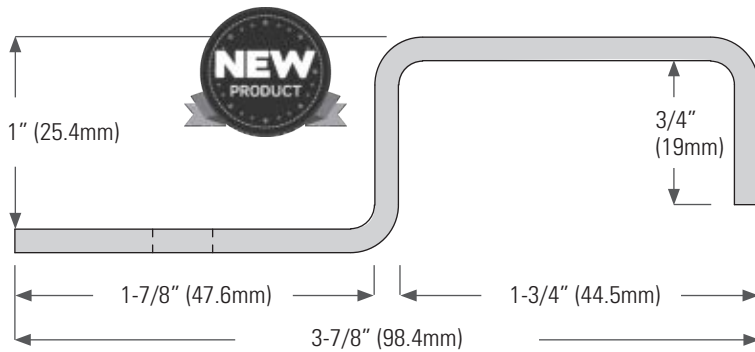

Flat bar astragal, drilled (supplied with thru-bolts)

Continuous security latch protector, full height of door.

DS187PS Steel prime coated, standard.

Lengths available 84" (2134mm), 96" (2438mm) & 120" (3048mm)