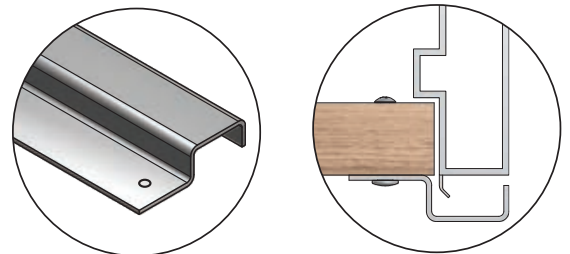

Flat bar astragal, drilled (supplied with thru-bolts)

Continuous security latch protector, full height of door.

DS187PS Steel prime coated, standard.

Lengths available 84" (2134mm), 96" (2438mm) & 120" (3048mm)