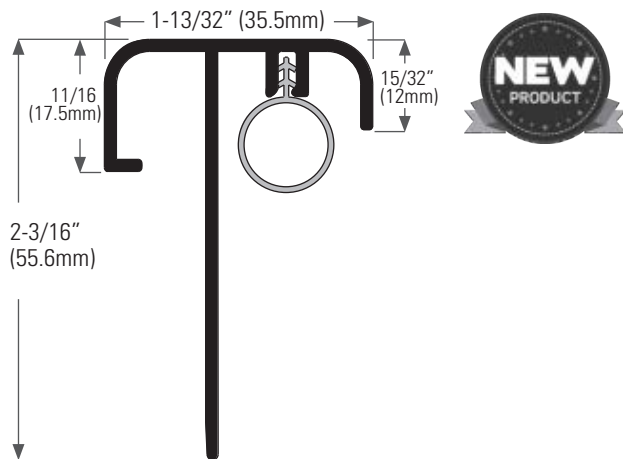

T-Bar Astragal

DS183 Extruded aluminum with TPE (T) insert

DS183CT84 Clear anodized 84" (2134mm)

DS183CT96 Clear anodized 96" (2438mm)

DS183DT84 Bronze anodized 84" (2134mm)

DS183DT96 Bronze anodized 96" (2438mm)

DS183WT84 Painted white 84" (2134mm)

DS183WT96 Painted white 96" (2438mm)