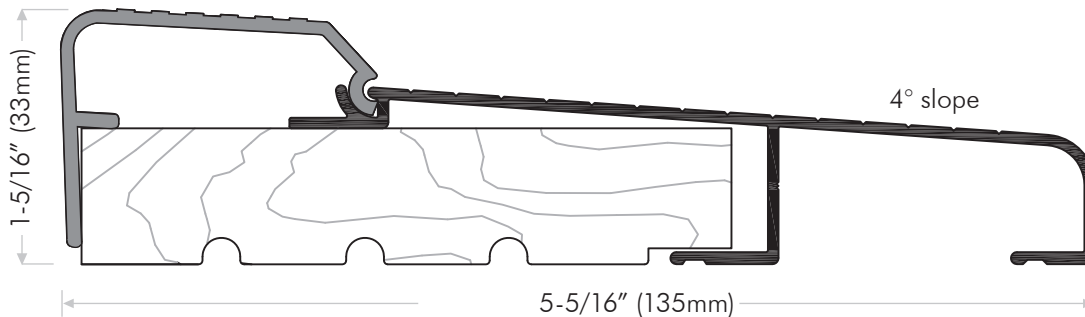

DS538AVT

DS538AVT Extruded aluminum sill, mill finish with fixed vinyl top, tan

Head Office & Manufacturing Centre - Vancouver, Canada

7470 Buller Avenue, Burnaby, B.C. V5J 4S5 Canada

Ph: (604) 451-1080 • Fax: (604) 451-1140 • info@theDSgroup.com • Outside Vancouver, BC use toll free numbers Ph: 1-888-520-9009 Fax: 1-800-567-2887