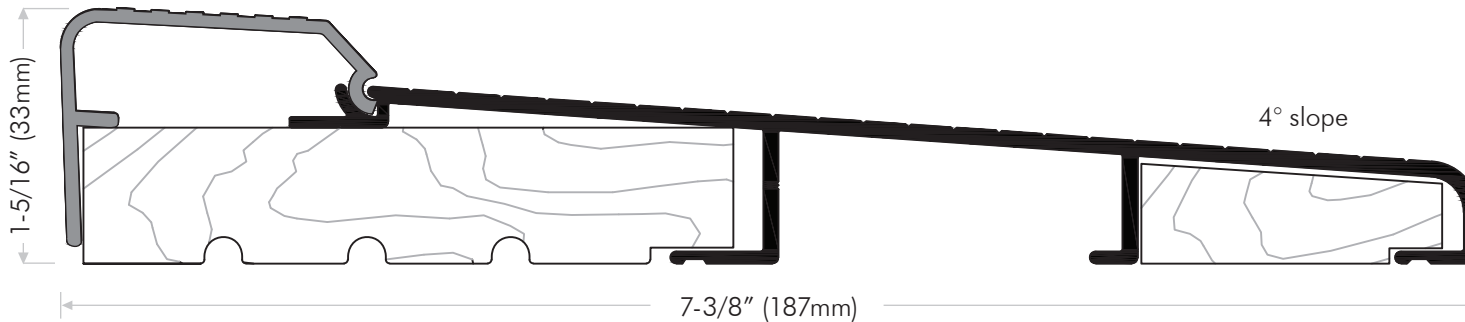

DS738AVT

DS738AVT Extruded aluminum sill, mill finish with fixed vinyl top, tan

Head Office & Manufacturing Centre - Vancouver, Canada

7470 Buller Avenue, Burnaby, B.C. V5J 4S5 Canada

Ph: (604) 451-1080 • Fax: (604) 451-1140 • info@theDSgroup.com • Outside Vancouver, BC use toll free numbers Ph: 1-888-520-9009 Fax: 1-800-567-2887