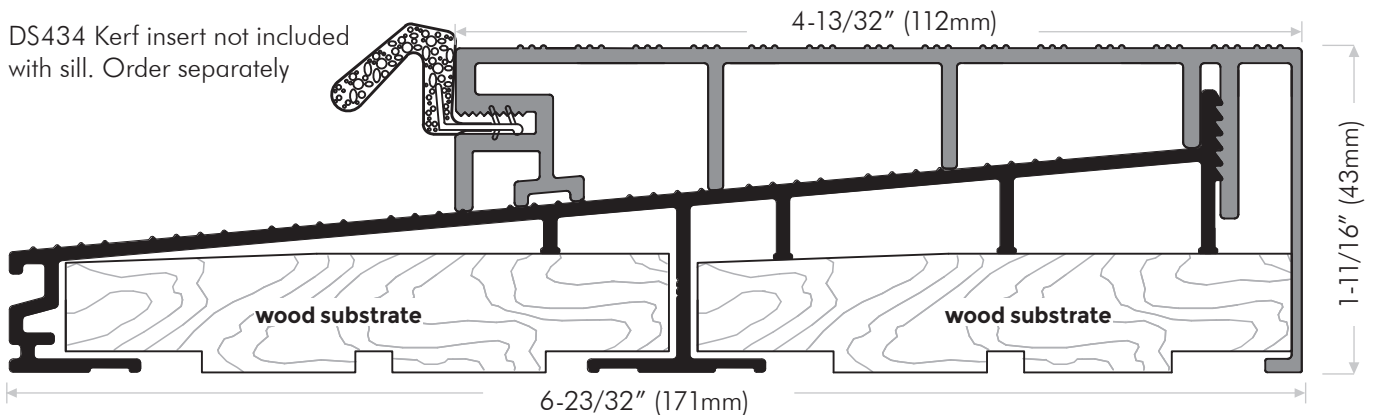

DraftSeal®

Residential Product: Outswing Sill

DS657V

DS657AVW Extruded aluminum sill, mill finish with interior fixed vinyl top, white

DS657AVT Extruded aluminum sill, mill finish with interior fixed vinyl top, tan

DS657AVBL Extruded aluminum sill, mill finish with interior fixed vinyl top, black

DS657DVW Bronze anodized with interior fixed vinyl top, white

DS657DVT Bronze anodized with interior fixed vinyl top, tan